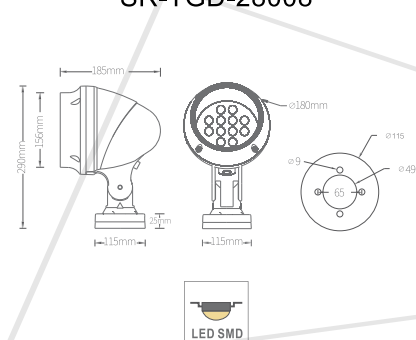

Product Code: SR-5693-LED/18W

Watt: 18W
 Kelvin: 3000K
 Lumens: 600lm
 Beam Angle: 109°
 CRI: >84
 Input: AC 200-240V ~ 50Hz
 Ambient Temperature: 25°C~50°C
 Lamp Life: 30,000H

- ▶ LED PHILIPS 3014
- ▶ No Driver
- ▶ Die cast aluminium body
- ▶ PC diffuser

SR-5683-LED
SR-5693-LED

FLOOD LIGHT

SR-TGD-28006

SR-TGD-28007

SR-TGD-28008

SR-TGD-28008B

Product Code: SR-TGD-28006
 Watt: 4x2W
 Kelvin: 3000K/4000K/5500K/RGB/RGBW
 Beam Angle: with lens 15°/25°/35°/45°/60°
 Input: 220-240VAC~50/60Hz
 LED: 1-3W/PCS