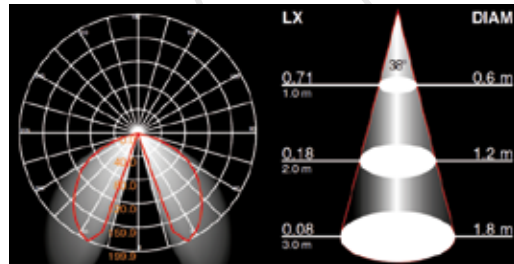

Product Code: SR-8453LED-200/1x7W

Watt: 1x1W
Kelvin: 3000K
Lumens: 400lm
Beam Angle: 38°
CRI: >82
Input: AC 200-240V ~ 50Hz
Ambient Temperature: 25°C~50°C
Lamp Life: 30,000H

Product Code: SR-8451LED-220/1x7W

Watt: 1x7W
Kelvin: 3000K
Lumens: 400lm
Beam Angle: 36°
CRI: >82
Input: AC 200-240V ~ 50Hz
Ambient Temperature: 25°C~50°C
Lamp Life: 30,000H

- CREE LED
- Die cast aluminium body and clear glass

**SR-8453LED
200/1x7W
SR-8451
220/1x7W**