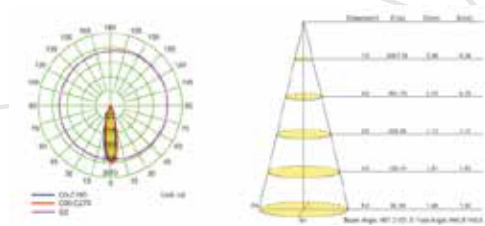

Product Code: SR-2106_A-6/7W

Watt: 7W
Kelvin: RGB/3000K/4000K/5000K
Beam Angle: 5°/12,5°/20°/30°/45°
CRI: >80
Input: AC 100-240V
Ambient Temperature: -25°C~50°C
Lamp Life: 50,000H

Product Code: SR-2106_B-6/12W

Watt: 12W
Kelvin: RGB/3000K/4000K/5000K
Beam Angle: 5°/12,5°/20°/30°/45°
CRI: >80
Input: AC 100-240V
Ambient Temperature: -25°C~50°C
Lamp Life: 50,000H

- CREE LED
- Die cast aluminium body, ast 304 frarie aisi 316 frame on request)

SR-2106A-6/7W
SR-2106B-6/12W