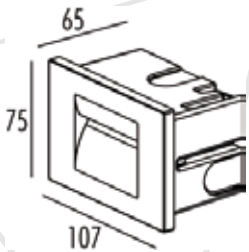

RECESSED WALL LIGHT

SR-1121A

Product Code: SR-1121A/3.6W

Watt: 3.6W
Kelvin: 3000K
Lumens: 75lm
Beam Angle: 33°
CRI: >80
Input: AC 200-240V ~ 50Hz
Ambient Temperature: -25°C~50°C
Lamp Life: 30,000H

Product Code: SR-1122A XXXXXXX

Watt: 3.6W
Kelvin: 3000K
Lumens: 99lm
Beam Angle: 48°
CRI: >80
Input: AC 200-240V ~ 50Hz
Ambient Temperature: -25°C~50°C
Lamp Life: 30,000H

- LED PHILIPS 3014
- Driver built in (er brand)
- Die cast aluminium body and recessed plastic box
- PC diffuser

**SR-1121A
SR-1122A**