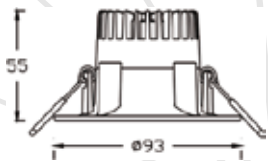

RECESSED DOWNLIGHT

Φ75