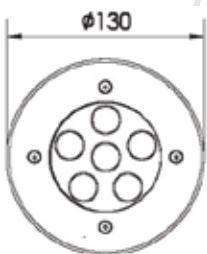

Product Code: SR-2106_A-6/7W

Watt: 7W
Kelvin: RGB/3000K/4000K/5000K
Beam Angle: 5°/12,5°/20°/30°/45°
CRI: >80
Input: AC 100-240V
Ambient Temperature: -25°C~50°C
Lamp Life: 50,000H

Product Code: SR-2106_B-6/12W

Watt: 12W
Kelvin: RGB/3000K/4000K/5000K
Beam Angle: 5°/12,5°/20°/30°/45°
CRI: >80
Input: AC 100-240V
Ambient Temperature: -25°C~50°C
Lamp Life: 50,000H