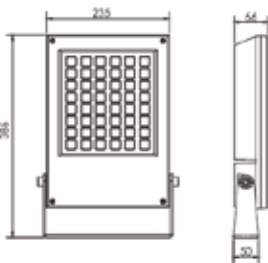

Product Code: SR-1260UB-30_/60W

Watt: 60W
Kelvin: RGB/3000K/4000K/6400K
Beam Angle: 5°/12,5°/20°/30°/48°/60°
15X30° 10x60°
CRI: >80
Input: AC 90-265V
Ambient Temperature: -25°C~50°C
Lamp Life: 50,000H

Product Code: SR-1260UB-50/102W

Watt: 102W
Kelvin: RGB/3000K/4000K/6400K
Beam Angle: 5°/12,5°/20°/30°/48°/60°
15X30° 10x60°
CRI: >80
Input: AC 90-265V
Ambient Temperature: -25°C~50°C
Lamp Life: 50,000H

- LED CREE
- Driver
- Die cast aluminium body

SR-1260UB-50
SR-1260UB-30
SR-1260UB-30F