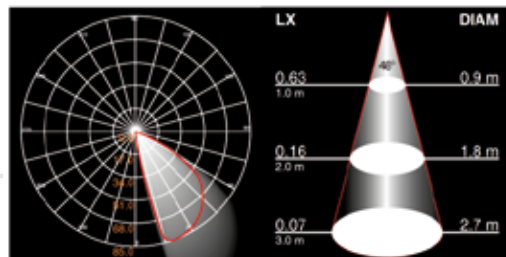

SR-1122A

Product Code: SR-1121A/3.6W

Watt: 3.6W
Kelvin: 3000K
Lumens: 75lm
Beam Angle: 33°
CRI: >80
Input: AC 200-240V ~ 50Hz
Ambient Temperature: -25°C~50°C
Lamp Life: 30,000H

Product Code: SR-1122A XXXXXXX

Watt: 3.6W
Kelvin: 3000K
Lumens: 99lm
Beam Angle: 48°
CRI: >80
Input: AC 200-240V ~ 50Hz
Ambient Temperature: -25°C~50°C
Lamp Life: 30,000H

- LED PHILIPS 3014
- Driver built in (er brand)
- Die cast aluminium body and recessed plastic box
- PC diffuser

**SR-1121A
SR-1122A**