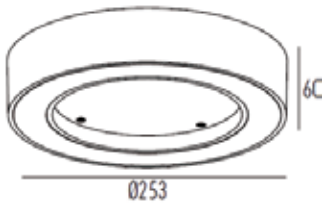

Product Code: SR-5683-LED/18W

Watt: 18W
Kelvin: 3000K
Lumens: 591lm
Beam Angle: 108°
CRI: >85
Input: AC 200-240V ~ 50Hz
Ambient Temperature: 25°C~50°C
Lamp Life: 30,000H

Product Code: SR-5693-LED/18W

Watt: 18W
Kelvin: 3000K
Lumens: 600lm
Beam Angle: 109°
CRI: >84
Input: AC 200-240V ~ 50Hz
Ambient Temperature: 25°C~50°C
Lamp Life: 30,000H

- LED PHILIPS 3014
- No Driver
- Die cast aluminium body
- PC diffuser

SR-5683-LED
SR-5693-LED