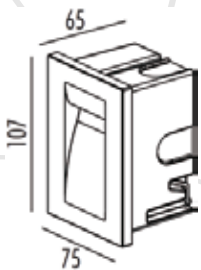

RECESSED WALL LIGHT

SR-1121A

Product Code: SR-1121A/3.6W

Watt: 3.6W
Kelvin: 3000K
Lumens: 75lm
Beam Angle: 33°
CRI: >80
Input: AC 200-240V ~ 50Hz
Ambient Temperature: -25°C~50°C
Lamp Life: 30,000H

Product Code: SR-1122A XXXXXXX

Watt: 3.6W
Kelvin: 3000K
Lumens: 99lm
Beam Angle: 48°
CRI: >80
Input: AC 200-240V ~ 50Hz
Ambient Temperature: -25°C~50°C
Lamp Life: 30,000H

- LED PHILIPS 3014
- Driver built in (er brand)
- Die cast aluminium body and recessed plastic box
- PC diffuser

**SR-1121A
SR-1122A**