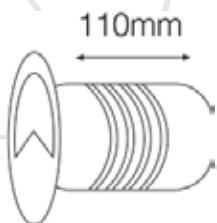

PATHWALK LIGHT

SR-4400

SR-4500

Pathway

Wall and Pathway

88mm

110mm

Product Code: SR-4400
 Watt: 3W
 Kelvin: 3000K
 Lumens: 300lm
 Beam Angle: Medium
 CRI: >80
 Input: AC 100-240V ~ 50/60Hz
 Ambient Temperature: 25°C~50°C
 Lamp Life: 30,000H