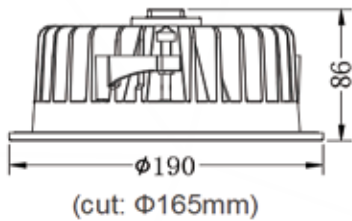

SR-213/30W