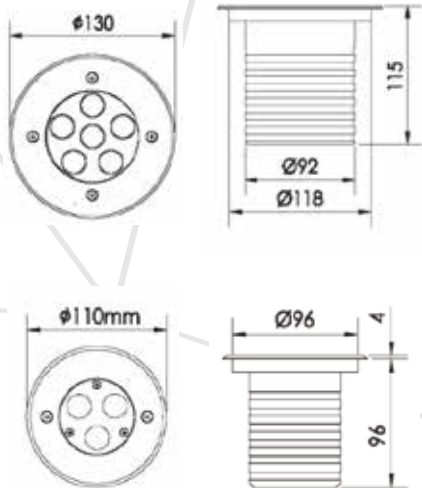

- ▶ CREE LED
- ▶ Die cast aluminium body, ast 304 frarie aisi 316 frame on request)

SR-2110C-6/14W
SR-2110C-7/16W

RECESSED INGROUND UP LIGHT

SR-2106C

SR-2103C

Product Code: SR-2103C-C6/6W

Watt: 6W
 Kelvin: 3000K/4000K/5000K
 Beam Angle: 25° Asy. 10°
 CRI: >80
 Input: AC 100-240V
 Ambient Temperature: -25°C~50°C
 Lamp Life: 50,000H
 Control: PWM/CC