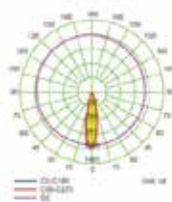

- ▶ CREE LED
- ▶ Die cast aluminium body, ast 304 frarie aisi 316 frame on request)

SR-2110C-6/14W
SR-2110C-7/16W

RECESSED INGROUND UP LIGHT

SR-2106C

SR-2103C

Product Code: SR-2103C-C6/6W

Watt: 6W
 Kelvin: 3000K/4000K/5000K
 Beam Angle: 25° Asy. 10°
 CRI: >80
 Input: AC 100-240V
 Ambient Temperature: -25°C~50°C
 Lamp Life: 50,000H
 Control: PWM/CC