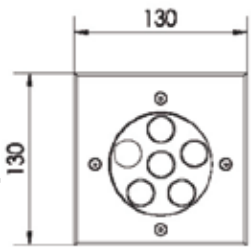

Product Code: SR-2106_A-6/7W

Watt: 7W
Kelvin: RGB/3000K/4000K/5000K
Beam Angle: 5°/12,5°/20°/30°/45°
CRI: >80
Input: AC 100-240V
Ambient Temperature: -25°C~50°C
Lamp Life: 50,000H

Product Code: SR-2106_B-6/12W

Watt: 12W
Kelvin: RGB/3000K/4000K/5000K
Beam Angle: 5°/12,5°/20°/30°/45°
CRI: >80
Input: AC 100-240V
Ambient Temperature: -25°C~50°C
Lamp Life: 50,000H