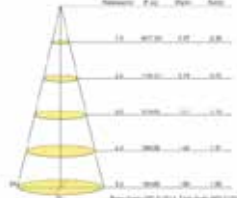

SR-2106A-6/7W
SR-2106B-6/12W

RECESSED UP LIGHT

SR-2110C

SR-2110S

Product Code: SR-2110_C-6/14W

Watt: 14W
 Kelvin: RGB/3000K/4000K/5000K
 Beam Angle: 5°/12,5°/20°/30°/45°
 CRI: >80
 Input: AC 100-240V
 Ambient Temperature: -25°C~50°C
 Lamp Life: 50,000H