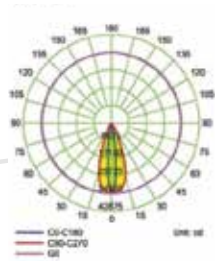

FLOOD LIGHT

Product Code: SR-1260UB-30_/60W

Watt: 60W
Kelvin: RGB/3000K/4000K/6400K
Beam Angle: 5°/12,5°/20°/30°/48°/60°
15X30° 10x60°
CRI: >80
Input: AC 90-265V
Ambient Temperature: -25°C~50°C
Lamp Life: 50,000H

Product Code: SR-1260UB-50/102W

Watt: 102W
Kelvin: RGB/3000K/4000K/6400K
Beam Angle: 5°/12,5°/20°/30°/48°/60°
15X30° 10x60°
CRI: >80
Input: AC 90-265V
Ambient Temperature: -25°C~50°C
Lamp Life: 50,000H

- LED CREE
- Driver
- Die cast aluminium body

SR-1260UB-50
SR-1260UB-30
SR-1260UB-30F