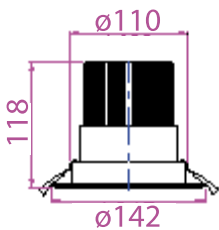

SR-7468 /18W

Product Code: SR-7468-2.5/7W

Watt: 7W
Kelvin: 3000K/4000K/6400K
Lumens: 630lm
Beam Angle: 28°
CRI: >80
Input: AC 200-240V~50/60Hz
Ambient Temperature: 25°C~50°C
Lamp Life: 30,000H

Product Code: SR-7468-3/12W

Watt: 12W
Kelvin: 3000K/4000K/6400K
Lumens: 1080lm
Beam Angle: 28°
CRI: >80
Input: AC 200-240V~50/60Hz
Ambient Temperature: 25°C~50°C
Lamp Life: 30,000H

Product Code: SR-7468-4/18W

Watt: 18W
Kelvin: 3000K/4000K/6400K
Lumens: 1620lm
Beam Angle: 28°
CRI: >80
Input: AC 200-240V~50/60Hz
Ambient Temperature: 25°C~50°C
Lamp Life: 30,000H