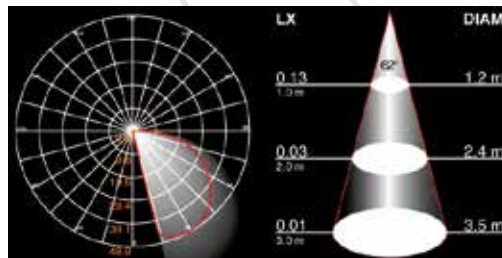

Product Code: SR-2772LED/1x3W

Watt: 1x3W
Kelvin: 3000K
Lumens: 54lm
Beam Angle: 62°
CRI: >79
Input: AC 200-240V ~ 50Hz
Ambient Temperature: 25°C~50°C
Lamp Life: 30,000H

Product Code: SR-2841 COB/2x7W

Watt: 1x3W
Kelvin: 3000K
Lumens: 54lm
Beam Angle: 62°
CRI: >79
Input: AC 200-240V ~ 50Hz
Ambient Temperature: 25°C~50°C
Lamp Life: 30,000H

- LED CREE XBD
- Driver er built in
- Die cast aluminium body, 30N steed cover
- Clear glass

**SR-2772LED
SR-2771LED**