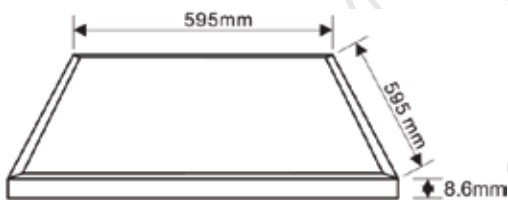

3) Surface mount construction

SR-1081-8ES/24W

Product Code: SR-PN008-6ES/48W

Watt: 48W

Kelvin: 3000K/4000K/6400K

Lumens: 4200lm/4300lm/4400lm

Beam Angle: 120°

CRI: >80