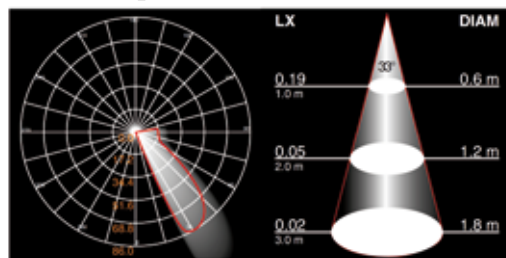

RECESSED WALL LIGHT

SR-1121A

Product Code: SR-1121A/3.6W

Watt: 3.6W
Kelvin: 3000K
Lumens: 75lm
Beam Angle: 33°
CRI: >80
Input: AC 200-240V ~ 50Hz
Ambient Temperature: -25°C~50°C
Lamp Life: 30,000H

Product Code: SR-1122A XXXXXXX

Watt: 3.6W
Kelvin: 3000K
Lumens: 99lm
Beam Angle: 48°
CRI: >80
Input: AC 200-240V ~ 50Hz
Ambient Temperature: -25°C~50°C
Lamp Life: 30,000H

- LED PHILIPS 3014
- Driver built in (er brand)
- Die cast aluminium body and recessed plastic box
- PC diffuser

**SR-1121A
SR-1122A**