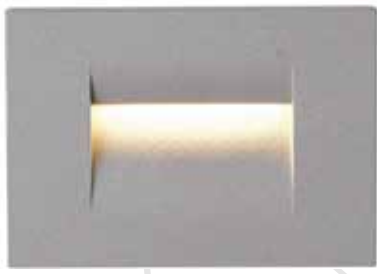

RECESSED WALL LIGHT

SR-1121A