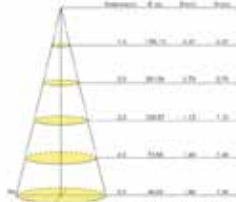

- ▶ CREE LED
- ▶ Die cast aluminium body, ast 304 frarie aisi 316 frame on request)

SR-2110C-6/14W
SR-2110C-7/16W

RECESSED INGROUND UP LIGHT

SR-2106C

SR-2103C

Product Code: SR-2103C-C6/6W

Watt: 6W
 Kelvin: 3000K/4000K/5000K
 Beam Angle: 25° Asy. 10°
 CRI: >80
 Input: AC 100-240V
 Ambient Temperature: -25°C~50°C
 Lamp Life: 50,000H
 Control: PWM/CC