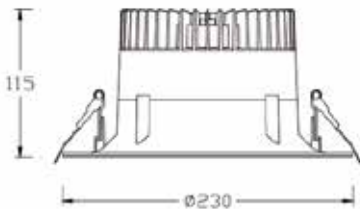

RECESSED DOWNLIGHT

Φ75

Φ160

Φ200

Product Code: SR-6331-2SL/8W

Watt: 8W
Kelvin: 3000K/4000K/6400K
Lumens: 560lm/600lm/650lm
Beam Angle: 60°
CRI: >80
Input: AC 100-240V~50/60Hz
Ambient Temperature: 25°C~50°C
Lamp Life: 30,000H

Product Code: SR-6331-6SL/15W

Watt: 15W
Kelvin: 3000K/4000K/6400K
Lumens: 1230lm/1300lm/1400lm
Beam Angle: 60°
CRI: >80
Input: AC 100-240V~50/60Hz
Ambient Temperature: 25°C~50°C
Lamp Life: 30,000H

Product Code: SR-6331-8SL/25W

Watt: 25W
Kelvin: 3000K/4000K/6400K
Lumens: 2200lm/2330lm/2500lm
Beam Angle: 60°
CRI: >80
Input: AC 100-240V~50/60Hz
Ambient Temperature: 25°C~50°C
Lamp Life: 30,000H

- Any brands of driver available on request
- Dimmable Driver On Request
- Other frame finishing color available on request based on RAL

SR-6331-SL