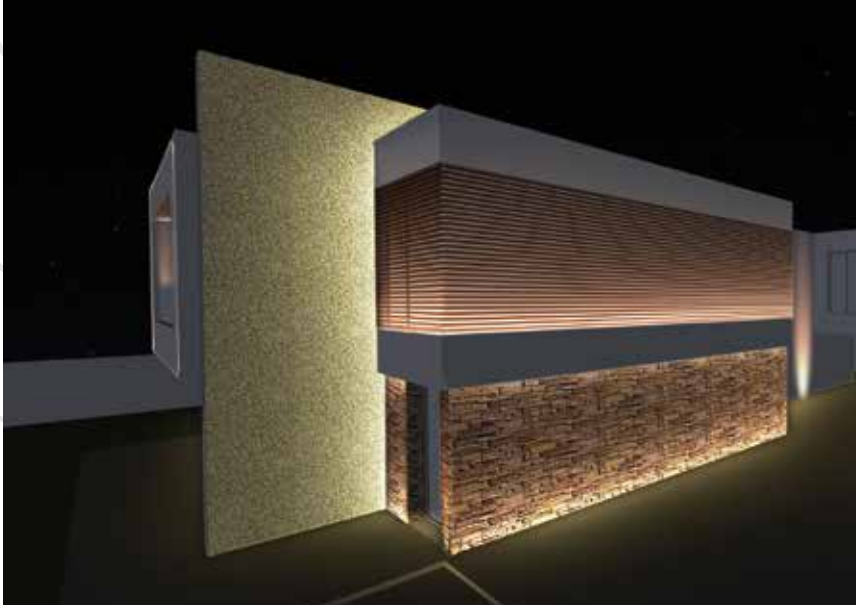

SR-2306

RECESSED LINEAR LIGHT

Beam Angle	LED	Power	Length
5°	8000K	6.7W	0.3M
12.5°	2700K	6.7W	0.3M
20°	8000K	6.7W	0.3M
30°	8000K	1.87	1.31
45°	8000K	1.87	1.31
60°	8000K	1.87	1.31

Product Code: SR-2306A-6/7W (0.3M)