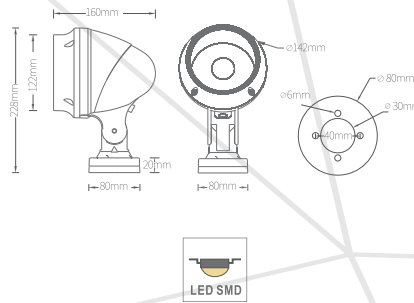

SR-TGD-28008