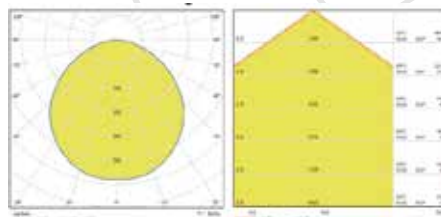

3) Surface mount construction

SR-1081-8ES/24W

Product Code: SR-PN008-6ES/48W

Watt: 48W

Kelvin: 3000K/4000K/6400K

Lumens: 4200lm/4300lm/4400lm

Beam Angle: 120°

CRI: >80