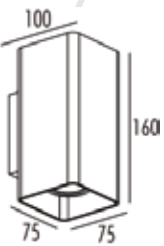

SURFACE WALL LIGHT

Product Code: SR-2851 COB/2x7W

Watt: 2x7W
Kelvin: 3000K
Lumens: 890lm
Beam Angle: 37°
CRI: >82
Input: AC 200-240V ~ 50Hz
Ambient Temperature: -25°C~50°C
Lamp Life: 30,000H

Product Code: SR-2841 COB/2x7W

Watt: 2x7W
Kelvin: 3000K
Lumens: 890lm
Beam Angle: 37°
CRI: >82
Input: AC 200-240V ~ 50Hz
Ambient Temperature: -25°C~50°C
Lamp Life: 30,000H

- CREE COB 1304
- Driver hep
- Die cast aluminium body

SR-2841 COB
SR-2851 COB