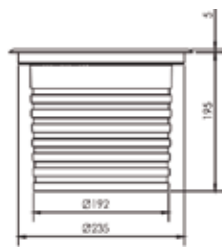

SR-2306

RECESSED UP LIGHT

SR-2130C

SR-2130S

SI 2130CA-24

Product Code: SR-2130_A-18/21W

Watt: 21W
 Kelvin: RGB/3000K/4000K/5000K
 Beam Angle: 5°/12,5°/20°/30°/45°
 CRI: >80
 Input: AC 100-240V
 Ambient Temperature: -25°~50°C
 Lamp Life: 50,000H