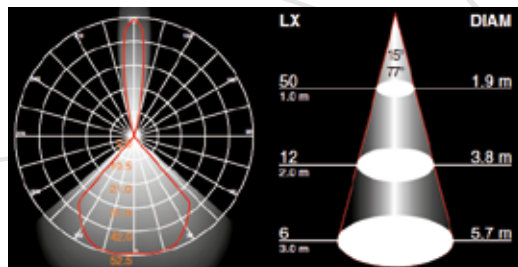

SURFACE WALL LIGHT

Product Code: SR-2553/2x4.5W

Watt: 2x4.5W

Kelvin: 3000K

Beam Angle: 15°/78°

CRI: >80

Input: AC 200-240V ~ 50Hz

Ambient Temperature: -25°C~50°C

Lamp Life: 30,000H

- CREE LED
- Driver hep (build in)
- Die cast aluminium body

SR-2553 LED