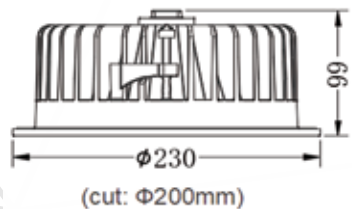

SR-213/38W

Product Code: SR-213/12W
Watt: 12W
Kelvin: 3000K/4000K/6400K
Lumens: 1050lm
Beam Angle: 90°
CRI: >80
Input: AC 200-240V~50/60Hz
Ambient Temperature: 25°C~50°C
Lamp Life: 30,000H

Product Code: SR-213/20W
Watt: 20W
Kelvin: 3000K/4000K/6400K
Lumens: 1800lm
Beam Angle: 90°
CRI: >80
Input: AC 200-240V~50/60Hz
Ambient Temperature: 25°C~50°C
Lamp Life: 30,000H

Product Code: SR-213/30W
Watt: 30W
Kelvin: 3000K/4000K/6400K
Lumens: 2700lm
Beam Angle: 90°
CRI: >80
Input: AC 200-240V~50/60Hz
Ambient Temperature: 25°C~50°C
Lamp Life: 30,000H

Product Code: SR-213/38W
Watt: 38W
Kelvin: 3000K/4000K/6400K
Lumens: 3400lm
Beam Angle: 90°
CRI: >80
Input: AC 200-240V~50/60Hz
Ambient Temperature: 25°C~50°C
Lamp Life: 30,000H