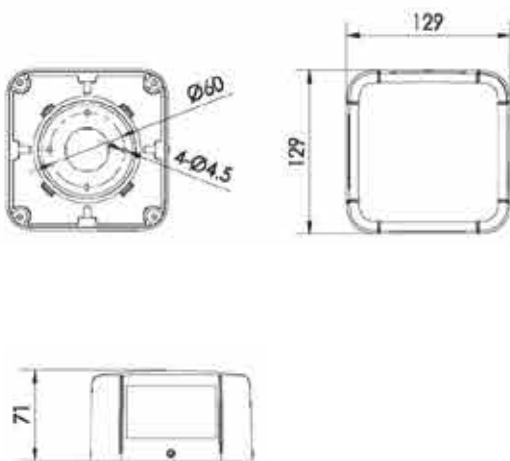

SURFACE WALL LIGHT

Product Code: SR-3210B-2/4W

Watt: 4W
Kelvin: 3000K/4000K/5000K
Beam Angle: 2°/60°
CRI: >80
Input: AC 100-240V
Ambient Temperature: -25°C~50°C
Lamp Life: 50,000H

Product Code: SR-3210B-4/8W

Watt: 8W
Kelvin: 3000K/4000K/5000K
Beam Angle: 2°/60°
CRI: >80
Input: AC 100-240V
Ambient Temperature: -25°C~50°C
Lamp Life: 50,000H

- LED SMD
- Driver included
- Die cast aluminium body