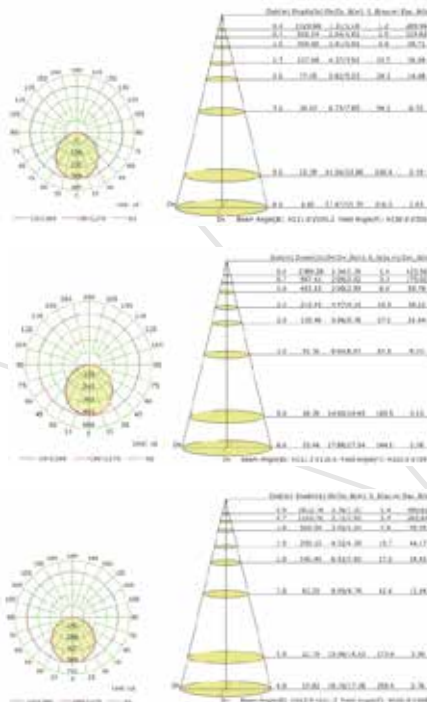

Φ170*38

SR-1081-6ES/12W

Φ225*38

SR-1081-8ES/18W

Φ300*38

SR-1081-8ES/24W