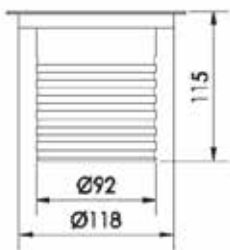

Product Code: SR-2106_A-6/7W

Watt: 7W
Kelvin: RGB/3000K/4000K/5000K
Beam Angle: 5°/12,5°/20°/30°/45°
CRI: >80
Input: AC 100-240V
Ambient Temperature: -25°C~50°C
Lamp Life: 50,000H

Product Code: SR-2106_B-6/12W

Watt: 12W
Kelvin: RGB/3000K/4000K/5000K
Beam Angle: 5°/12,5°/20°/30°/45°
CRI: >80
Input: AC 100-240V
Ambient Temperature: -25°C~50°C
Lamp Life: 50,000H