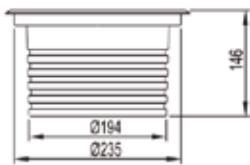

SI 2130CA-24