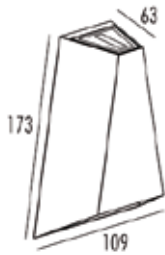

SURFACE WALL LIGHT

Product Code: SR-2553/2x4.5W

Watt: 2x4.5W

Kelvin: 3000K

Beam Angle: 15°/78°

CRI: >80

Input: AC 200-240V ~ 50Hz

Ambient Temperature: -25°C~50°C

Lamp Life: 30,000H