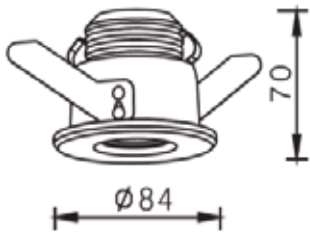

SPOT LIGHT

SR-7495/7W