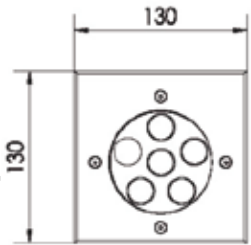

Product Code: SR-2106_A-6/7W

Watt: 7W
Kelvin: RGB/3000K/4000K/5000K
Beam Angle: 5°/12,5°/20°/30°/45°
CRI: >80
Input: AC 100-240V
Ambient Temperature: -25°C~50°C
Lamp Life: 50,000H

Product Code: SR-2106_B-6/12W

Watt: 12W
Kelvin: RGB/3000K/4000K/5000K
Beam Angle: 5°/12,5°/20°/30°/45°
CRI: >80
Input: AC 100-240V
Ambient Temperature: -25°C~50°C
Lamp Life: 50,000H