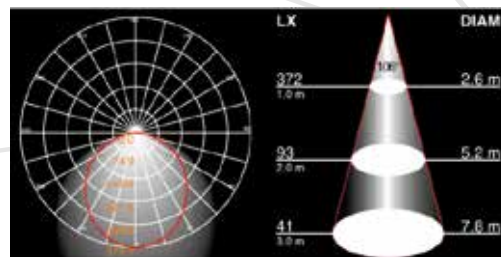

Product Code: SR-5764-LED/18W

Watt: 18W
Kelvin: 3000K
Lumens: 927lm
Beam Angle: 106°
CRI: >85
Input: AC 200-240V ~ 50Hz
Ambient Temperature: 25°C~50°C
Lamp Life: 30,000H

Product Code: SR-5774-LED/18W

Watt: 18W
Kelvin: 3000K
Lumens: 808lm
Beam Angle: 106°
CRI: >84
Input: AC 200-240V ~ 50Hz
Ambient Temperature: 25°C~50°C
Lamp Life: 30,000H

- LED PHILIPS 3014
- Driver self
- Die cast aluminium body RAL
- Opal PC diffuser

**SR-5764-LED
SR-5774-LED**