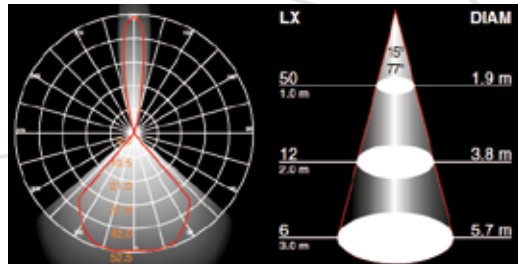

SURFACE WALL LIGHT

Product Code: SR-2553/2x4.5W

Watt: 2x4.5W

Kelvin: 3000K

Beam Angle: 15°/78°

CRI: >80

Input: AC 200-240V ~ 50Hz

Ambient Temperature: -25°C~50°C

Lamp Life: 30,000H

- CREE LED
- Driver hep (build in)
- Die cast aluminium body

SR-2553 LED