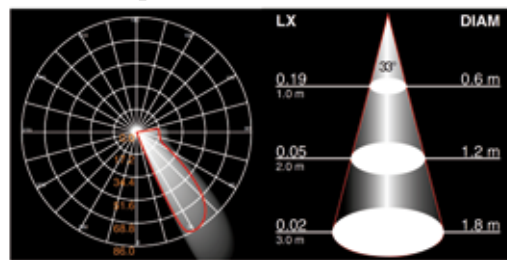

RECESSED WALL LIGHT

SR-1121A

Product Code: SR-1121A/3.6W

Watt: 3.6W
Kelvin: 3000K
Lumens: 75lm
Beam Angle: 33°
CRI: >80
Input: AC 200-240V ~ 50Hz
Ambient Temperature: -25°C~50°C
Lamp Life: 30,000H

Product Code: SR-1122A XXXXXXX

Watt: 3.6W
Kelvin: 3000K
Lumens: 99lm
Beam Angle: 48°
CRI: >80
Input: AC 200-240V ~ 50Hz
Ambient Temperature: -25°C~50°C
Lamp Life: 30,000H

- LED PHILIPS 3014
- Driver built in (er brand)
- Die cast aluminium body and recessed plastic box
- PC diffuser

**SR-1121A
SR-1122A**