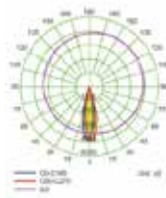

SR-2106A-6/7W
SR-2106B-6/12W

RECESSED UP LIGHT

SR-2110C

SR-2110S

Product Code: SR-2110_C-6/14W

Watt: 14W
 Kelvin: RGB/3000K/4000K/5000K
 Beam Angle: 5°/12,5°/20°/30°/45°
 CRI: >80
 Input: AC 100-240V
 Ambient Temperature: -25°C~50°C
 Lamp Life: 50,000H