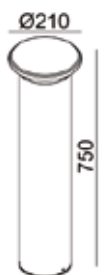

**SR-8453LED
 200/1x7W
 SR-8451
 220/1x7W**

BOLLARDS

SR-5733 LED-750

SR-5733 LED-220

Product Code: SR-5733LED-750 10x1W

Watt: 10x1W
 Kelvin: 3000K
 Lumens: 253lm
 Beam Angle: 197°
 CRI: >81
 Input: AC 200-240V ~ 50Hz
 Ambient Temperature: 25°C~50°C
 Lamp Life: 30,000H