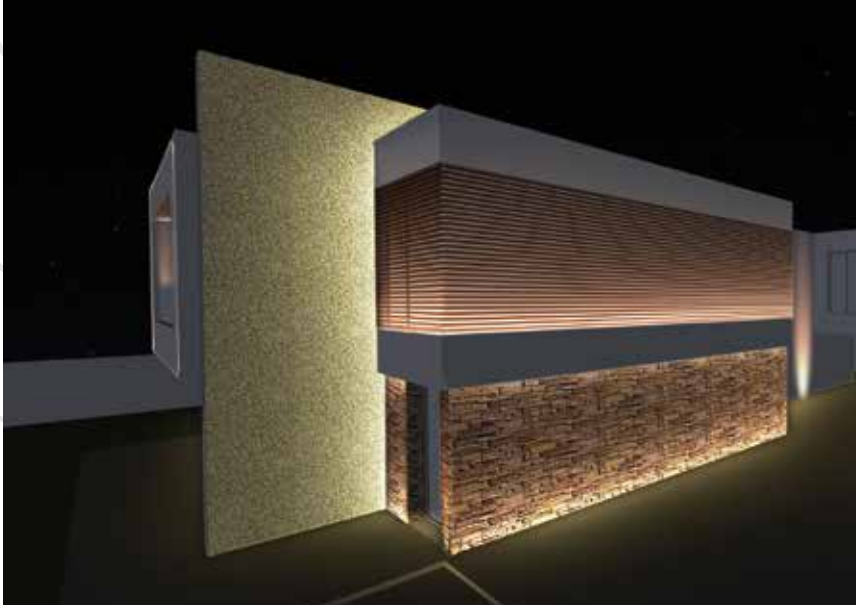

SR-2306

RECESSED LINEAR LIGHT

Distance	LED	Beam	Spot
1.0	800x40	6.38	0.38
2.0	2740x8	6.78	0.78
3.0	590x5	1.18	1.18
4.0	820x4	1.57	1.57
5.0	1000x4	1.97	1.97

Beam Angle: 120° ± 0.5° Field Angle: 111.8° ± 0.5°