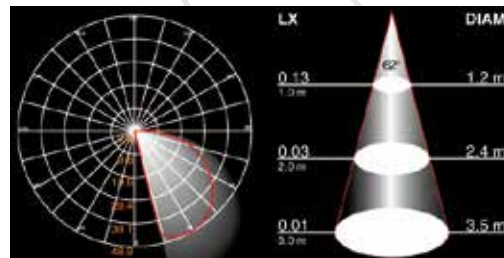

Product Code: SR-2772LED/1x3W

Watt: 1x3W
Kelvin: 3000K
Lumens: 54lm
Beam Angle: 62°
CRI: >79
Input: AC 200-240V ~ 50Hz
Ambient Temperature: 25°C~50°C
Lamp Life: 30,000H

Product Code: SR-2841 COB/2x7W

Watt: 1x3W
Kelvin: 3000K
Lumens: 54lm
Beam Angle: 62°
CRI: >79
Input: AC 200-240V ~ 50Hz
Ambient Temperature: 25°C~50°C
Lamp Life: 30,000H

- LED CREE XBD
- Driver er built in
- Die cast aluminium body, 30N steed cover
- Clear glass

SR-2772LED
SR-2771LED