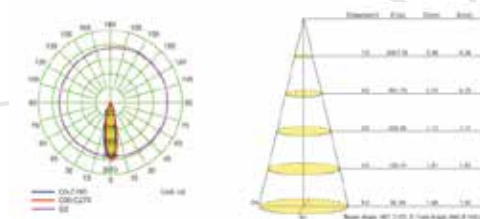

Product Code: SR-2106_A-6/7W

Watt: 7W
Kelvin: RGB/3000K/4000K/5000K
Beam Angle: 5°/12,5°/20°/30°/45°
CRI: >80
Input: AC 100-240V
Ambient Temperature: -25°C~50°C
Lamp Life: 50,000H

Product Code: SR-2106_B-6/12W

Watt: 12W
Kelvin: RGB/3000K/4000K/5000K
Beam Angle: 5°/12,5°/20°/30°/45°
CRI: >80
Input: AC 100-240V
Ambient Temperature: -25°C~50°C
Lamp Life: 50,000H

- CREE LED
- Die cast aluminium body, ast 304 frarie aisi 316 frame on request)

SR-2106A-6/7W
SR-2106B-6/12W