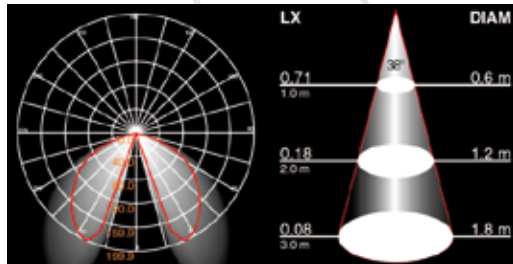

Product Code: SR-8453LED-200/1x7W

Watt: 1x1W
Kelvin: 3000K
Lumens: 400lm
Beam Angle: 38°
CRI: >82
Input: AC 200-240V ~ 50Hz
Ambient Temperature: 25°C~50°C
Lamp Life: 30,000H

Product Code: SR-8451LED-220/1x7W

Watt: 1x7W
Kelvin: 3000K
Lumens: 400lm
Beam Angle: 36°
CRI: >82
Input: AC 200-240V ~ 50Hz
Ambient Temperature: 25°C~50°C
Lamp Life: 30,000H

- CREE LED
- Die cast aluminium body and clear glass

**SR-8453LED
200/1x7W
SR-8451
220/1x7W**