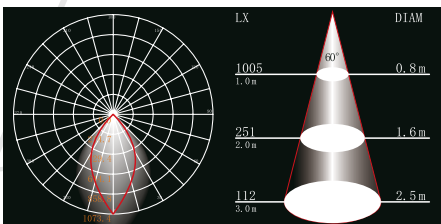

- Lumileds chip
- Lifud driver
- Die cast aluminium body, clear glass
- Honey comb on request

SR-7501
SR-7502
SR-7503
SR-7501G-7502G-7503G
GU10 MAX 35W