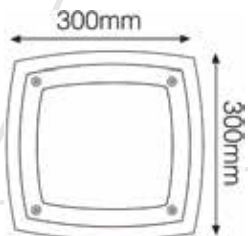

SURFACE WALL LIGHT

Product Code: SR-2200/20W

Watt: 20W E27 (E27)

Kelvin: 3000K

Lumens: 1140lm

Beam Angle: Wide

CRI: >80

Input: AC 100-240V~50/60Hz

Ambient Temperature: 25°C~50°C

Lamp Life: 20,000H

Product Code: SR-2310B/20W

Watt: 20W (E27)

Kelvin: 3000K

Lumens: 1140lm

Beam Angle: Wide

CRI: >80

Input: AC 100-240V~50/60Hz

Ambient Temperature: 25°C~50°C

Lamp Life: 20,000H

- Die cast aluminium body
- E27 lamp holder led version available on request
- Polycarbonate diffuser