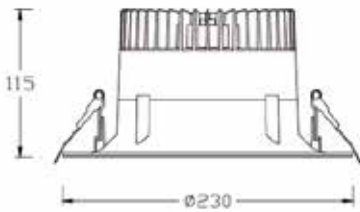

RECESSED DOWNLIGHT

Φ75

Φ160

Φ200

Product Code: SR-6331-2SL/8W

Watt: 8W
Kelvin: 3000K/4000K/6400K
Lumens: 560lm/600lm/650lm
Beam Angle: 60°
CRI: >80
Input: AC 100-240V~50/60Hz
Ambient Temperature: 25°C~50°C
Lamp Life: 30,000H

Product Code: SR-6331-6SL/15W

Watt: 15W
Kelvin: 3000K/4000K/6400K
Lumens: 1230lm/1300lm/1400lm
Beam Angle: 60°
CRI: >80
Input: AC 100-240V~50/60Hz
Ambient Temperature: 25°C~50°C
Lamp Life: 30,000H

Product Code: SR-6331-8SL/25W

Watt: 25W
Kelvin: 3000K/4000K/6400K
Lumens: 2200lm/2330lm/2500lm
Beam Angle: 60°
CRI: >80
Input: AC 100-240V~50/60Hz
Ambient Temperature: 25°C~50°C
Lamp Life: 30,000H

- Any brands of driver available on request
- Dimmable Driver On Request
- Other frame finishing color available on request based on RAL

SR-6331-SL