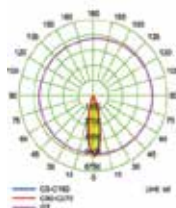

Product Code: SR-6156A-9/11W
Watt: 11W
Kelvin: 3000K/4000K/6400K
Beam Angle: DOWN 5°/12,5°/20°/30°/45°
CRI: >80
Input: AC 100-240V~50/60Hz
Ambient Temperature: 25°C~50°C
Lamp Life: 50,000H

Product Code: SR-6156B-9/16W
Watt: 16W
Kelvin: 3000K/4000K/6400K
Beam Angle: DOWN 5°/12,5°/20°/30°/45°
CRI: >80
Input: AC 100-240V~50/60Hz
Ambient Temperature: 25°C~50°C
Lamp Life: 50,000H

Product Code: SR-6156-20/26W
Watt: 26W COB
Kelvin: 3000K/4000K/6400K
Beam Angle: DOWN 5°/12,5°/20°/30°/45°
CRI: >80
Input: AC 100-240V~50/60Hz
Ambient Temperature: 25°C~50°C
Lamp Life: 50,000H