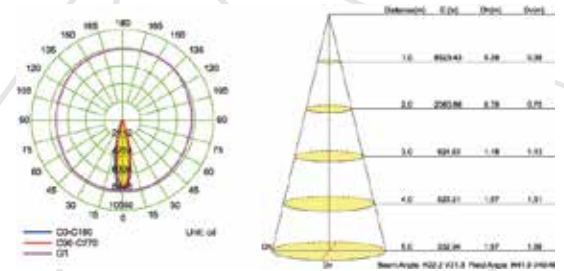

RECESSED LINEAR LIGHT