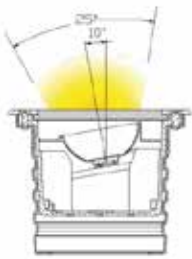

RECESSED INGROUND UP LIGHT

SR-2103C

Product Code: SR-2103C-C6/6W

Watt: 6W
Kelvin: 3000K/4000K/5000K
Beam Angle: 25° Asy. 10°
CRI: >80
Input: AC 100-240V
Ambient Temperature: -25°C~50°C
Lamp Life: 50,000H
Control: PWM/CC

Product Code: SR-2106C-C8/8W

Watt: 8W
Kelvin: 3000K/4000K/5000K
Beam Angle: 25° Asy. 10°
CRI: >80
Input: AC 100-240V ~ 50/60Hz
Ambient Temperature: -25°C~50°C
Lamp Life: 50,000H
Control: DMX512/CC

Cutting Size: 118mm

- CREE LED
- Die cast aluminium body, ast 304 frarie aisi 316 frame on request)

SR-2103C-C6/6W
SR-2106C-C8/8W