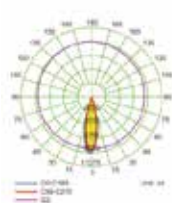

RECESSED UP LIGHT

Product Code: SR-2130_A-18/21W

Watt: 21W
Kelvin: RGB/3000K/4000K/5000K
Beam Angle: 5°/12,5°/20°/30°/45°
CRI: >80
Input: AC 100-240V
Ambient Temperature: -25°~50°C
Lamp Life: 50,000H

Product Code: SR-2130_B-18/30W

Watt: 30W
Kelvin: RGB/3000K/4000K/5000K
Beam Angle: 5°/12,5°/20°/30°/45°
CRI: >80
Input: AC 100-240V
Ambient Temperature: -25°~50°C
Lamp Life: 50,000H

Product Code: SR-2130_B-24/40W

Watt: 40W
Kelvin: RGB/3000K/4000K/5000K
Beam Angle: 5°/12,5°/20°/30°/45°
CRI: >80
Input: AC 100-240V
Ambient Temperature: -25°~50°C
Lamp Life: 50,000H

- CREE LED
- Die cast aluminium body, ast 304 frarie aisi 316 frame on request)

**SR-2130C
SR-2130S**