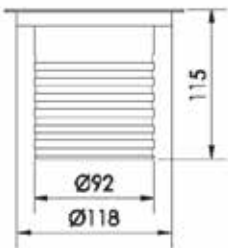

Product Code: SR-2106_A-6/7W

Watt: 7W
Kelvin: RGB/3000K/4000K/5000K
Beam Angle: 5°/12,5°/20°/30°/45°
CRI: >80
Input: AC 100-240V
Ambient Temperature: -25°C~50°C
Lamp Life: 50,000H

Product Code: SR-2106_B-6/12W

Watt: 12W
Kelvin: RGB/3000K/4000K/5000K
Beam Angle: 5°/12,5°/20°/30°/45°
CRI: >80
Input: AC 100-240V
Ambient Temperature: -25°C~50°C
Lamp Life: 50,000H