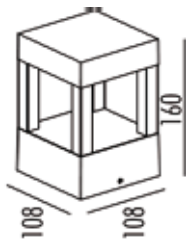

BOLLARDS

Product Code: SR-8453LED-200/1x7W

Watt: 1x1W
Kelvin: 3000K
Lumens: 400lm
Beam Angle: 38°
CRI: >82
Input: AC 200-240V ~ 50Hz
Ambient Temperature: 25°C~50°C
Lamp Life: 30,000H

Product Code: SR-8451LED-220/1x7W

Watt: 1x7W
Kelvin: 3000K
Lumens: 400lm
Beam Angle: 36°
CRI: >82
Input: AC 200-240V ~ 50Hz
Ambient Temperature: 25°C~50°C
Lamp Life: 30,000H

- CREE LED
- Die cast aluminium body and clear glass

**SR-8453LED
200/1x7W
SR-8451
220/1x7W**