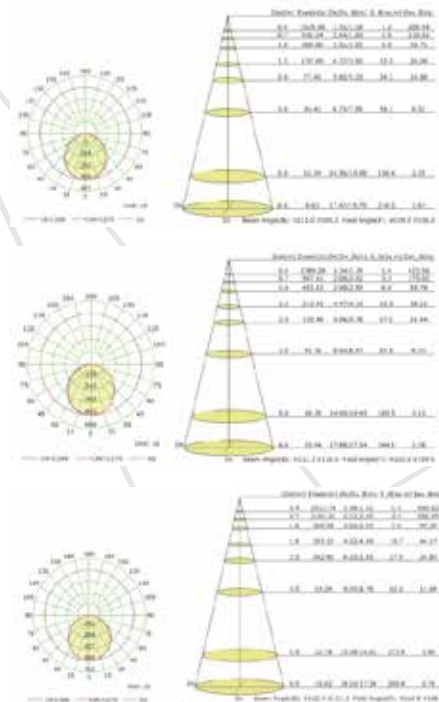

Product Code: SR-1082-6ES/12W

Watt: 12W
Kelvin: 3000K/4000K/6400K
Lumens: 760lm/770lm/780lm
Beam Angle: 120°
CRI: >80
Input: AC 100-240V~50/60Hz
Ambient Temperature: 25°C~50°C
Lamp Life: 30,000H

Product Code: SR-1082-8ES/18W

Watt: 18W
Kelvin: 3000K/4000K/6400K
Lumens: 1150lm/1250lm/1350lm
Beam Angle: 120°
CRI: >80
Input: AC 100-240V~50/60Hz
Ambient Temperature: 25°C~50°C
Lamp Life: 30,000H

Product Code: SR-1082-8ES/24W

Watt: 24W
Kelvin: 3000K/4000K/6400K
Lumens: 1600lm/1700lm/1800lm
Beam Angle: 120°
CRI: >80
Input: AC 100-240V~50/60Hz
Ambient Temperature: 25°C~50°C
Lamp Life: 30,000H

- Any brands of driver available on request
- Dimmable Driver On Request
- Other frame finishing color available on request based on RAL

SR-1082-ES