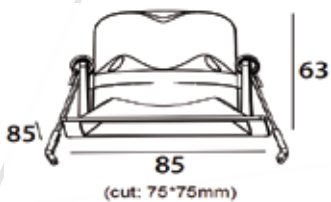

SPOT LIGHT

SR-2008/10W

Product Code: SR-2008/10W

Watt: 10W

Kelvin: 3000K/4000K/6400K

Lumens: 900lm

Beam Angle: 15°/25°/38°/60°

CRI: >80