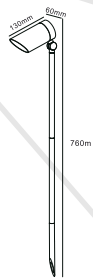

SR-8414COB650
SR-8414COB265
SR-8412COB

SPIKE LIGHT

SR7501/7501G

SR7502/7502G

SR7503/7503G

on request

Product Code: SR-7501
 Watt: 7.8W LUMILEDS
 Kelvin: 3000K
 Luminous flux: 375lm
 Beam Angle: 15°/25°/38°/60°
 CRI: 92.5
 Input: AC 220-290V~50/60Hz
 Power factor: 0.94
 Lamp Life: 50,000H