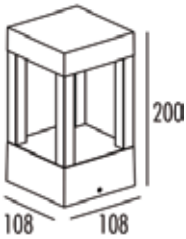

BOLLARDS

Product Code: SR-8453LED-200/1x7W

Watt: 1x1W
Kelvin: 3000K
Lumens: 400lm
Beam Angle: 38°
CRI: >82
Input: AC 200-240V ~ 50Hz
Ambient Temperature: 25°C~50°C
Lamp Life: 30,000H

Product Code: SR-8451LED-220/1x7W

Watt: 1x7W
Kelvin: 3000K
Lumens: 400lm
Beam Angle: 36°
CRI: >82
Input: AC 200-240V ~ 50Hz
Ambient Temperature: 25°C~50°C
Lamp Life: 30,000H

- CREE LED
- Die cast aluminium body and clear glass

**SR-8453LED
200/1x7W
SR-8451
220/1x7W**