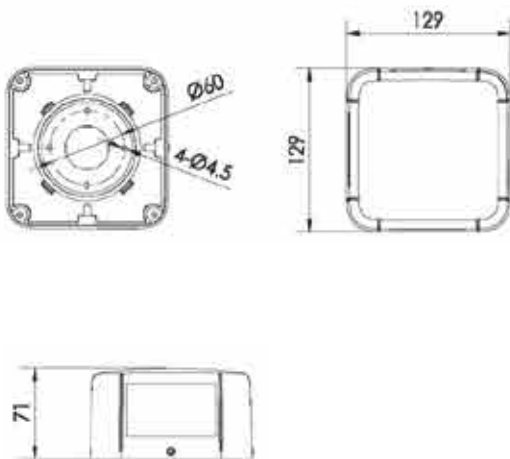

SURFACE WALL LIGHT

Product Code: SR-3210B-2/4W

Watt: 4W
Kelvin: 3000K/4000K/5000K
Beam Angle: 2°/60°
CRI: >80
Input: AC 100-240V
Ambient Temperature: -25°C~50°C
Lamp Life: 50,000H

Product Code: SR-3210B-4/8W

Watt: 8W
Kelvin: 3000K/4000K/5000K
Beam Angle: 2°/60°
CRI: >80
Input: AC 100-240V
Ambient Temperature: -25°C~50°C
Lamp Life: 50,000H

- LED SMD
- Driver included
- Die cast aluminium body