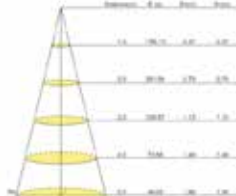

- CREE LED
- Die cast aluminium body, ast 304 frarie aisi 316 frame on request)

SR-2110C-6/14W
SR-2110C-7/16W

RECESSED INGROUND UP LIGHT

SR-2106C

SR-2103C

Product Code: SR-2103C-C6/6W

Watt: 6W
 Kelvin: 3000K/4000K/5000K
 Beam Angle: 25° Asy. 10°
 CRI: >80
 Input: AC 100-240V
 Ambient Temperature: -25°C~50°C
 Lamp Life: 50,000H
 Control: PWM/CC