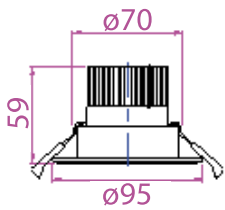

SPOT LIGHT

SR-7468/7W