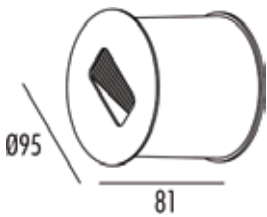

Product Code: SR-2772LED/1x3W

Watt: 1x3W
Kelvin: 3000K
Lumens: 54lm
Beam Angle: 62°
CRI: >79
Input: AC 200-240V ~ 50Hz
Ambient Temperature: 25°C~50°C
Lamp Life: 30,000H

Product Code: SR-2841 COB/2x7W

Watt: 1x3W
Kelvin: 3000K
Lumens: 54lm
Beam Angle: 62°
CRI: >79
Input: AC 200-240V ~ 50Hz
Ambient Temperature: 25°C~50°C
Lamp Life: 30,000H

- LED CREE XBD
- Driver er built in
- Die cast aluminium body, 30N steed cover
- Clear glass

SR-2772LED
SR-2771LED