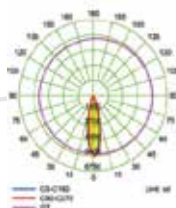

SURFACE WALL LIGHT