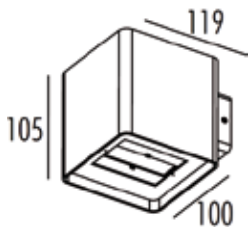

Lamp Life: 30,000H

- ▶ CREE LED
- ▶ Driver hep (build in)
- ▶ Die cast aluminium body

SR-2553 LED

SURFACE WALL LIGHT

Product Code: SR-2542 /2x5W

Watt: 2x5W

Kelvin: 3000K

Beam Angle: 104°