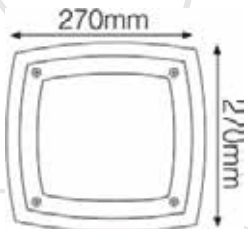

SURFACE WALL LIGHT

Product Code: SR-2200/20W

Watt: 20W E27 (E27)

Kelvin: 3000K

Lumens: 1140lm

Beam Angle: Wide

CRI: >80

Input: AC 100-240V~50/60Hz

Ambient Temperature: 25°C~50°C

Lamp Life: 20,000H

Product Code: SR-2310B/20W

Watt: 20W (E27)

Kelvin: 3000K

Lumens: 1140lm

Beam Angle: Wide

CRI: >80

Input: AC 100-240V~50/60Hz

Ambient Temperature: 25°C~50°C

Lamp Life: 20,000H

- Die cast aluminium body
- E27 lamp holder led version available on request
- Polycarbonate diffuser