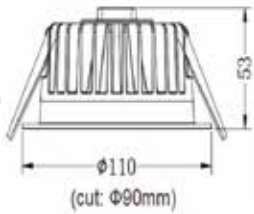

SPOT LIGHT

SR-213/12W