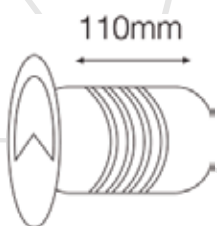

PATHWALK LIGHT

SR-4400

SR-4500

Pathway

Wall and Pathway

88mm

110mm

Product Code: SR-4400
Watt: 3W
Kelvin: 3000K
Lumens: 300lm
Beam Angle: Medium
CRI: >80
Input: AC 100-240V ~ 50/60Hz
Ambient Temperature: 25°C~50°C
Lamp Life: 30,000H