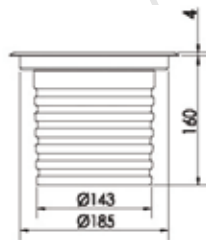

SR-2106A-6/7W
SR-2106B-6/12W

RECESSED UP LIGHT

SR-2110C

SR-2110S

Product Code: SR-2110_C-6/14W

Watt: 14W
 Kelvin: RGB/3000K/4000K/5000K
 Beam Angle: 5°/12,5°/20°/30°/45°
 CRI: >80
 Input: AC 100-240V
 Ambient Temperature: -25°C~50°C
 Lamp Life: 50,000H