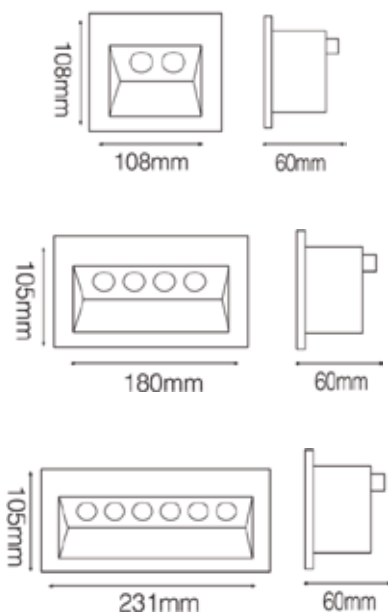

- LED SMD CRI 85
- Driver CE certified
- Body die cast aluminium, plastic recessed box

SR-9320
SR-9310
SR-9300