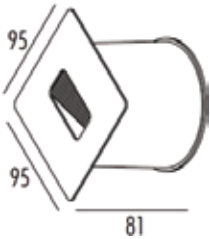

RECESSED WALL LIGHT

Product Code: SR-2772LED/1x3W

Watt: 1x3W
Kelvin: 3000K
Lumens: 54lm
Beam Angle: 62°
CRI: >79
Input: AC 200-240V ~ 50Hz
Ambient Temperature: 25°C~50°C
Lamp Life: 30,000H

Product Code: SR-2841 COB/2x7W

Watt: 1x3W
Kelvin: 3000K
Lumens: 54lm
Beam Angle: 62°
CRI: >79
Input: AC 200-240V ~ 50Hz
Ambient Temperature: 25°C~50°C
Lamp Life: 30,000H

- LED CREE XBD
- Driver er built in
- Die cast aluminium body, 30N steed cover
- Clear glass

SR-2772LED
SR-2771LED