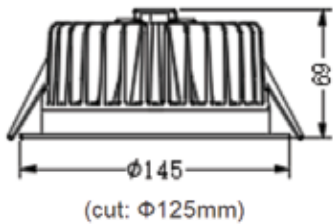

SR-203/18W