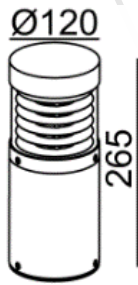

BOLLARDS

Product Code: SR-8414COB650/1x15W

Watt: 1x15W
Kelvin: 3000K
Lumens: 568lm
Beam Angle: 52°
CRI: >82
Input: AC 200-240V~50
Ambient Temperature: 25°C~50°C
Lamp Life: 30,000H

Product Code: SR-8414COB-265/1x15W

Watt: 1x15W
Kelvin: 3000K
Lumens: 568lm
Beam Angle: 52°
CRI: >82
Input: AC 200-240V ~ 50Hz
Ambient Temperature: 25°C~50°C
Lamp Life: 30,000H

Product Code: SR-8412COB/1x15W

Watt: 1x15W
Kelvin: 3000K
Lumens: 568lm
Beam Angle: 52°
CRI: >82
Input: AC 200-240V ~ 50Hz
Ambient Temperature: 25°C~50°C
Lamp Life: 30,000H

- CREE LED
- Die cast aluminium body and clear PC

SR-8414COB650
SR-8414COB265
SR-8412COB