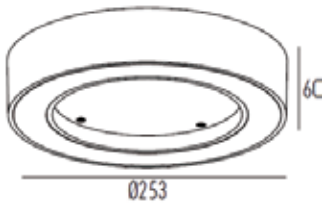

Product Code: SR-5683-LED/18W

Watt: 18W
Kelvin: 3000K
Lumens: 591lm
Beam Angle: 108°
CRI: >85
Input: AC 200-240V ~ 50Hz
Ambient Temperature: 25°C~50°C
Lamp Life: 30,000H

Product Code: SR-5693-LED/18W

Watt: 18W
Kelvin: 3000K
Lumens: 600lm
Beam Angle: 109°
CRI: >84
Input: AC 200-240V ~ 50Hz
Ambient Temperature: 25°C~50°C
Lamp Life: 30,000H

- LED PHILIPS 3014
- No Driver
- Die cast aluminium body
- PC diffuser

**SR-5683-LED
SR-5693-LED**