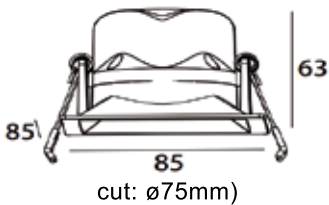

SR-2008

SPOT LIGHT

SR-2006/10W

Product Code: SR-2006/10W

Watt: 10W

Kelvin: 3000K/4000K/6400K

Lumens: 900lm

Beam Angle: 15°/25°/38°/60°