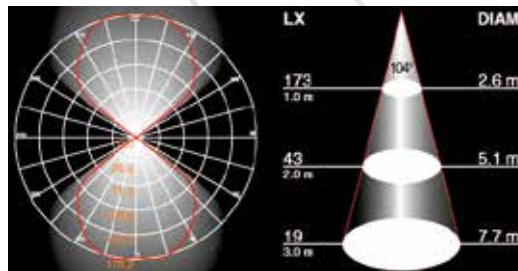

SURFACE WALL LIGHT

Product Code: SR-2542 /2x5W

Watt: 2x5W

Kelvin: 3000K

Beam Angle: 104°

CRI: >82

Input: AC 200-240V ~ 50Hz

Ambient Temperature: -25°C~50°C

Lamp Life: 30,000H

- LED CREE1304
- Driver hep

SR-2542