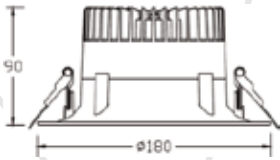

RECESSED DOWNLIGHT

Φ75

Φ160

Φ200

Product Code: SR-6331-2SL/8W

Watt: 8W
Kelvin: 3000K/4000K/6400K
Lumens: 560lm/600lm/650lm
Beam Angle: 60°
CRI: >80
Input: AC 100-240V~50/60Hz
Ambient Temperature: 25°C~50°C
Lamp Life: 30,000H

Product Code: SR-6331-6SL/15W

Watt: 15W
Kelvin: 3000K/4000K/6400K
Lumens: 1230lm/1300lm/1400lm
Beam Angle: 60°
CRI: >80
Input: AC 100-240V~50/60Hz
Ambient Temperature: 25°C~50°C
Lamp Life: 30,000H

Product Code: SR-6331-8SL/25W

Watt: 25W
Kelvin: 3000K/4000K/6400K
Lumens: 2200lm/2330lm/2500lm
Beam Angle: 60°
CRI: >80
Input: AC 100-240V~50/60Hz
Ambient Temperature: 25°C~50°C
Lamp Life: 30,000H

- Any brands of driver available on request
- Dimmable Driver On Request
- Other frame finishing color available on request based on RAL

SR-6331-SL