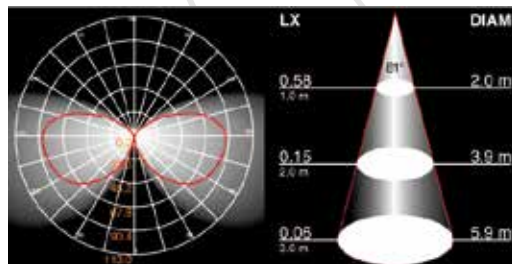

Product Code: SR-1221/18W

Watt: 18W

Kelvin: 3000K

Lumens: 737lm

Beam Angle: 81°

CRI: >84

Input: AC 200-240V ~ 50Hz

Ambient Temperature: 25°C~50°C

Lamp Life: 30,000H

- SMD LED - AC LED - no driver
- Die cast aluminium body, opal PC diffuser

SR-1221/18W