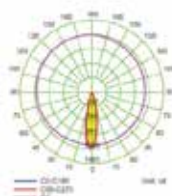

RECESSED INGROUND UP LIGHT

Product Code: SR-2103C-C6/6W

Watt: 6W
Kelvin: 3000K/4000K/5000K
Beam Angle: 25° Asy. 10°
CRI: >80
Input: AC 100-240V
Ambient Temperature: -25°C~50°C
Lamp Life: 50,000H
Control: PWM/CC

Product Code: SR-2106C-C8/8W

Watt: 8W
Kelvin: 3000K/4000K/5000K
Beam Angle: 25° Asy. 10°
CRI: >80
Input: AC 100-240V ~ 50/60Hz
Ambient Temperature: -25°C~50°C
Lamp Life: 50,000H
Control: DMX512/CC

Cutting Size: 118mm

- CREE LED
- Die cast aluminium body, ast 304 frarie aisi 316 frame on request)

SR-2103C-C6/6W
SR-2106C-C8/8W