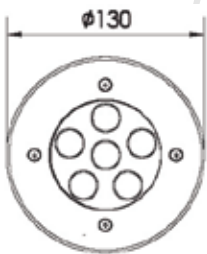

Product Code: SR-2106_A-6/7W

Watt: 7W
Kelvin: RGB/3000K/4000K/5000K
Beam Angle: 5°/12,5°/20°/30°/45°
CRI: >80
Input: AC 100-240V
Ambient Temperature: -25°C~50°C
Lamp Life: 50,000H

Product Code: SR-2106_B-6/12W

Watt: 12W
Kelvin: RGB/3000K/4000K/5000K
Beam Angle: 5°/12,5°/20°/30°/45°
CRI: >80
Input: AC 100-240V
Ambient Temperature: -25°C~50°C
Lamp Life: 50,000H