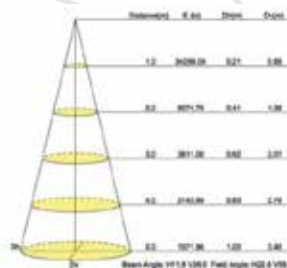

Product Code: SR-1260UB-30_/60W

Watt: 60W
Kelvin: RGB/3000K/4000K/6400K
Beam Angle: 5°/12,5°/20°/30°/48°/60°
15X30° 10x60°
CRI: >80
Input: AC 90-265V
Ambient Temperature: -25°C~50°C
Lamp Life: 50,000H

Product Code: SR-1260UB-50/102W

Watt: 102W
Kelvin: RGB/3000K/4000K/6400K
Beam Angle: 5°/12,5°/20°/30°/48°/60°
15X30° 10x60°
CRI: >80
Input: AC 90-265V
Ambient Temperature: -25°C~50°C
Lamp Life: 50,000H

- LED CREE
- Driver
- Die cast aluminium body

SR-1260UB-50
SR-1260UB-30
SR-1260UB-30F