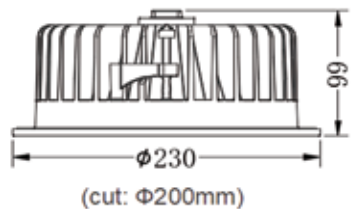

SR-213-218

SPOT LIGHT

SR-203/10W

SR-203/18W

SR-203/24W

SR-203/30W

Product Code: SR-203/10W
Watt: 10W
Kelvin: 3000K/4000K/6400K
Lumens: 1050lm
Beam Angle: 90°
CRI: >80
Input: AC 200-240V~50/60Hz
Ambient Temperature: 25°C~50°C
Lamp Life: 30,000H