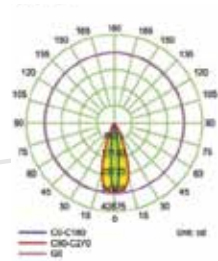

FLOOD LIGHT

Product Code: SR-1260UB-30_/60W

Watt: 60W
Kelvin: RGB/3000K/4000K/6400K
Beam Angle: 5°/12,5°/20°/30°/48°/60°
15X30° 10x60°
CRI: >80
Input: AC 90-265V
Ambient Temperature: -25°C~50°C
Lamp Life: 50,000H

Product Code: SR-1260UB-50/102W

Watt: 102W
Kelvin: RGB/3000K/4000K/6400K
Beam Angle: 5°/12,5°/20°/30°/48°/60°
15X30° 10x60°
CRI: >80
Input: AC 90-265V
Ambient Temperature: -25°C~50°C
Lamp Life: 50,000H

- LED CREE
- Driver
- Die cast aluminium body

SR-1260UB-50
SR-1260UB-30
SR-1260UB-30F