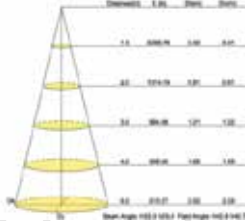

- CREE LED
- Die cast aluminium body
- Driver built in

SR-6156