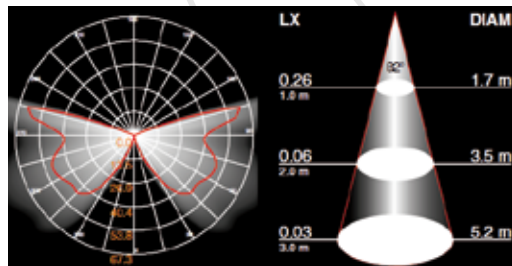

Watt: 1x15W
 Kelvin: 3000K
 Lumens: 568lm
 Beam Angle: 52°
 CRI: >82
 Input: AC 200-240V ~ 50Hz
 Ambient Temperature: 25°C~50°C
 Lamp Life: 30,000H

- ▶ CREE LED
- ▶ Die cast aluminium body and clear PC