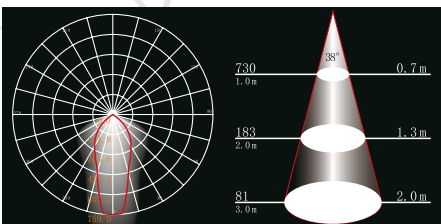

- Lumileds chip
- Lifud driver
- Die cast aluminium body, clear glass
- Honey comb on request

SR-7501
SR-7502
SR-7503
SR-7501G-7502G-7503G
GU10 MAX 35W