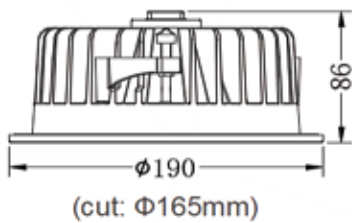

SR-213/30W