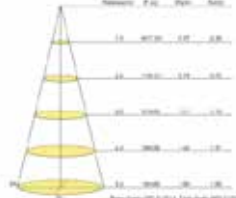

SR-2106A-6/7W
SR-2106B-6/12W

RECESSED UP LIGHT

SR-2110C

SR-2110S

Product Code: SR-2110_C-6/14W

Watt: 14W
 Kelvin: RGB/3000K/4000K/5000K
 Beam Angle: 5°/12,5°/20°/30°/45°
 CRI: >80
 Input: AC 100-240V
 Ambient Temperature: -25°C~50°C
 Lamp Life: 50,000H