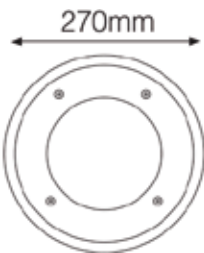

SR-2841 COB
SR-2851 COB

SURFACE WALL LIGHT

SR-2841 COB

SR-2851 COB

Product Code: SR-2300/20W
Watt: 20W E27 (E27)
Kelvin: 3000K
Lumens: 1140lm
Beam Angle: Wide
CRI: >80
Input: AC 100-240V~50/60Hz
Ambient Temperature: 25°C~50°C
Lamp Life: 20,000H