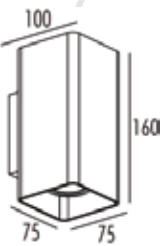

SURFACE WALL LIGHT

Product Code: SR-2851 COB/2x7W

Watt: 2x7W
Kelvin: 3000K
Lumens: 890lm
Beam Angle: 37°
CRI: >82
Input: AC 200-240V ~ 50Hz
Ambient Temperature: -25°C~50°C
Lamp Life: 30,000H

Product Code: SR-2841 COB/2x7W

Watt: 2x7W
Kelvin: 3000K
Lumens: 890lm
Beam Angle: 37°
CRI: >82
Input: AC 200-240V ~ 50Hz
Ambient Temperature: -25°C~50°C
Lamp Life: 30,000H

- CREE COB 1304
- Driver hep
- Die cast aluminium body

SR-2841 COB
SR-2851 COB