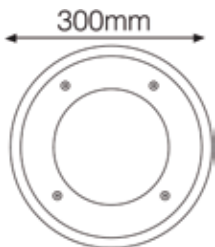

SR-2841 COB
SR-2851 COB

SURFACE WALL LIGHT

SR-2841 COB

SR-2851 COB

Product Code: SR-2300/20W
Watt: 20W E27 (E27)
Kelvin: 3000K
Lumens: 1140lm
Beam Angle: Wide
CRI: >80
Input: AC 100-240V~50/60Hz
Ambient Temperature: 25°C~50°C
Lamp Life: 20,000H