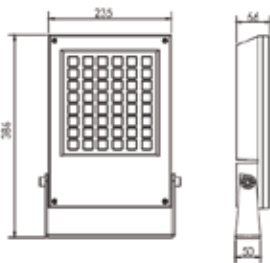

Product Code: SR-1260UB-30_/60W

Watt: 60W
Kelvin: RGB/3000K/4000K/6400K
Beam Angle: 5°/12,5°/20°/30°/48°/60°
15X30° 10x60°
CRI: >80
Input: AC 90-265V
Ambient Temperature: -25°C~50°C
Lamp Life: 50,000H

Product Code: SR-1260UB-50/102W

Watt: 102W
Kelvin: RGB/3000K/4000K/6400K
Beam Angle: 5°/12,5°/20°/30°/48°/60°
15X30° 10x60°
CRI: >80
Input: AC 90-265V
Ambient Temperature: -25°C~50°C
Lamp Life: 50,000H

- LED CREE
- Driver
- Die cast aluminium body

SR-1260UB-50
SR-1260UB-30
SR-1260UB-30F