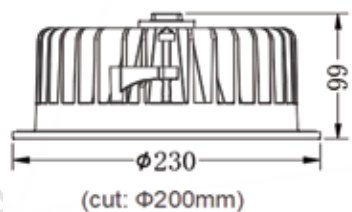

SR-213/38W

Product Code: SR-213/12W
Watt: 12W
Kelvin: 3000K/4000K/6400K
Lumens: 1050lm
Beam Angle: 90°
CRI: >80
Input: AC 200-240V~50/60Hz
Ambient Temperature: 25°C~50°C
Lamp Life: 30,000H

Product Code: SR-213/20W
Watt: 20W
Kelvin: 3000K/4000K/6400K
Lumens: 1800lm
Beam Angle: 90°
CRI: >80
Input: AC 200-240V~50/60Hz
Ambient Temperature: 25°C~50°C
Lamp Life: 30,000H

Product Code: SR-213/30W
Watt: 30W
Kelvin: 3000K/4000K/6400K
Lumens: 2700lm
Beam Angle: 90°
CRI: >80
Input: AC 200-240V~50/60Hz
Ambient Temperature: 25°C~50°C
Lamp Life: 30,000H

Product Code: SR-213/38W
Watt: 38W
Kelvin: 3000K/4000K/6400K
Lumens: 3400lm
Beam Angle: 90°
CRI: >80
Input: AC 200-240V~50/60Hz
Ambient Temperature: 25°C~50°C
Lamp Life: 30,000H