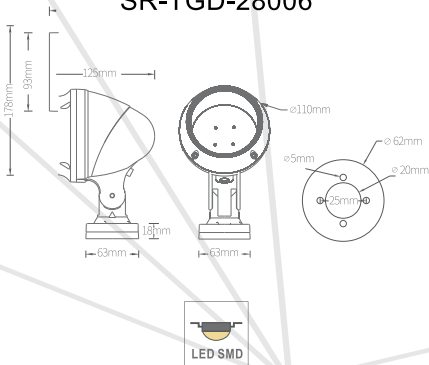

SR-TGD-28007