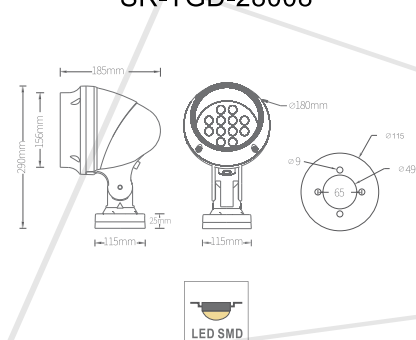

Product Code: SR-5693-LED/18W

Watt: 18W
 Kelvin: 3000K
 Lumens: 600lm
 Beam Angle: 109°
 CRI: >84
 Input: AC 200-240V ~ 50Hz
 Ambient Temperature: 25°C~50°C
 Lamp Life: 30,000H

- ▶ LED PHILIPS 3014
- ▶ No Driver
- ▶ Die cast aluminium body
- ▶ PC diffuser

**SR-5683-LED
SR-5693-LED**

FLOOD LIGHT

SR-TGD-28006

SR-TGD-28007

SR-TGD-28008

SR-TGD-28008B

Product Code: SR-TGD-28006
 Watt: 4x2W
 Kelvin: 3000K/4000K/5500K/RGB/RGBW
 Beam Angle: with lens 15°/25°/35°/45°/60°
 Input: 220-240VAC~50/60Hz
 LED: 1-3W/PCS