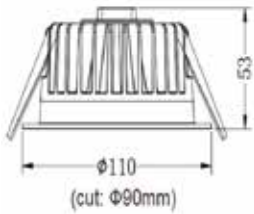

SPOT LIGHT

SR-203/10W