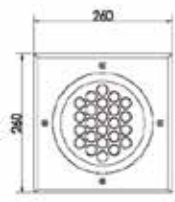

RECESSED UP LIGHT

Product Code: SR-2130_A-18/21W

Watt: 21W
Kelvin: RGB/3000K/4000K/5000K
Beam Angle: 5°/12,5°/20°/30°/45°
CRI: >80
Input: AC 100-240V
Ambient Temperature: -25°~50°C
Lamp Life: 50,000H

Product Code: SR-2130_B-18/30W

Watt: 30W
Kelvin: RGB/3000K/4000K/5000K
Beam Angle: 5°/12,5°/20°/30°/45°
CRI: >80
Input: AC 100-240V
Ambient Temperature: -25°~50°C
Lamp Life: 50,000H

Product Code: SR-2130_B-24/40W

Watt: 40W
Kelvin: RGB/3000K/4000K/5000K
Beam Angle: 5°/12,5°/20°/30°/45°
CRI: >80
Input: AC 100-240V
Ambient Temperature: -25°~50°C
Lamp Life: 50,000H

- CREE LED
- Die cast aluminium body, ast 304 frarie aisi 316 frame on request)

**SR-2130C
SR-2130S**