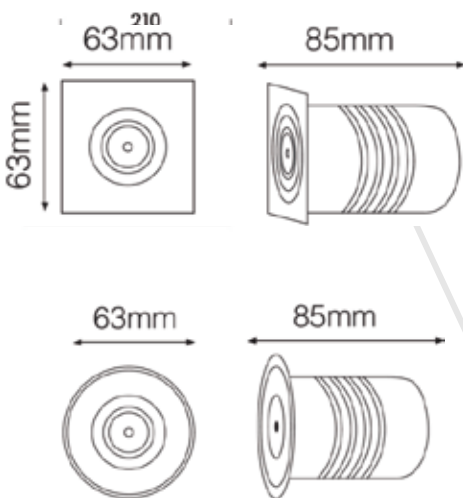

Cutting Size: 118mm

- CREE LED
- Die cast aluminium body, ast 304 frarie aisi 316 frame on request)

SR-2103C-C6/6W
SR-2106C-C8/8W

RECESSED UP LIGHT

SR-3200A

SR-3200B

Product Code: SR-3200/1W

Watt: 1W
Kelvin: 3000K
Lumens: 100lm
Beam Angle: Narrow Beam
CRI: >80
Input: AC 100-240V ~ 50/60Hz
Ambient Temperature: -25°C~50°C
Lamp Life: 30,000H