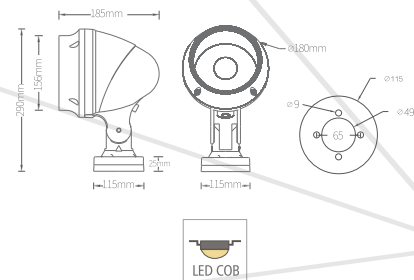

Product Code: SR-TGD-28006
Watt: 4x2W
Kelvin: 3000K/4000K/5500K/RGB/RGBW
Beam Angle: with lens 15°/25°/35°/45°/60°
Input: 220-240VAC~50/60Hz
LED: 1-3W/PCS

Product Code: SR-TGD-28007
Watt: 12x2W
Kelvin: 3000K/4000K/5500K/RGB/RGBW
Beam Angle: with lens 15°/25°/35°/45°/60°
Input: 220-240VAC~50/60Hz
LED: 1-3W/PCS

Product Code: SR-TGD-28008
Watt: 18x2W
Kelvin: 3000K/4000K/5500K/RGB/RGBW
Beam Angle: with lens 15°/25°/35°/45°/60°
Input: 220-240VAC~50/60Hz
LED: 1-3W/PCS

Product Code: SR-TGD-28008B
Watt: 1x30W
Kelvin: 3000K/4000K/5500K/RGB/RGBW
Beam Angle: with lens 15°/25°/35°/45°/60°
Input: 220-240VAC~50/60Hz
LED: OSRAM/CREE

- LED CREE OR OSRAM
- Die cast aluminium body, RAL 7046

SR-TGD-28006
SR-TGD-28007
SR-TGD-28008
SR-TGD-28008B