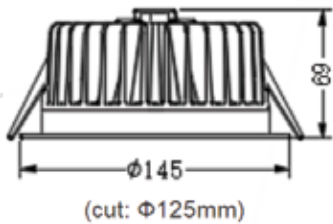

SR-213/20W