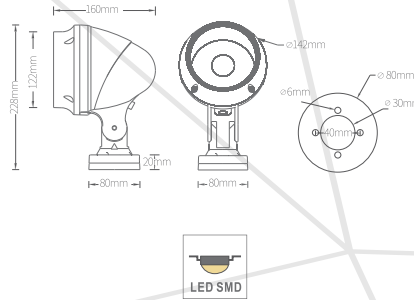

SR-TGD-28008