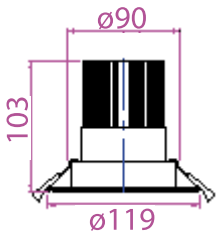

SR-7468/12W