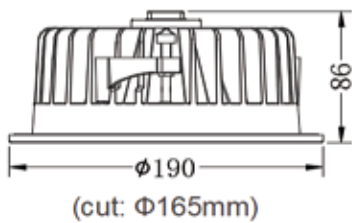

SR-203/24W