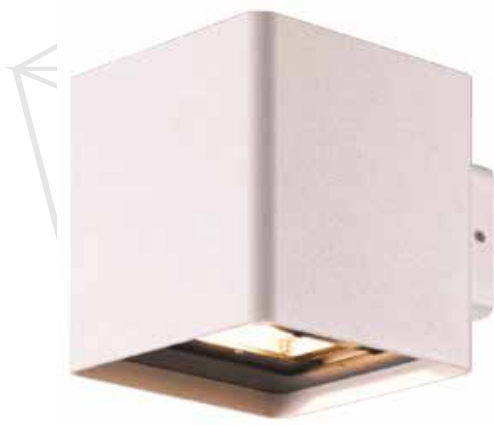

SURFACE WALL LIGHT

Product Code: SR-2542 /2x5W

Watt: 2x5W

Kelvin: 3000K

Beam Angle: 104°

CRI: >82

Input: AC 200-240V ~ 50Hz

Ambient Temperature: -25°C~50°C

Lamp Life: 30,000H

- LED CREE1304
- Driver hep

SR-2542