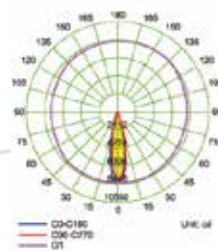

RECESSED LINEAR LIGHT

Distance	LED	Beam	Spot
1.0	800x40	6.38	0.38
2.0	2740x8	6.78	0.78
3.0	590x5	1.18	1.18
4.0	820x4	1.57	1.57
5.0	1000x4	1.97	1.97

Beam Angle: 120° ± 0.5° Field Angle: 111.8° ± 0.5°

Product Code: SR-2306A-6/7W (0.3M)

Watt: 7W
Kelvin: RGB/3000K/4000K/5000K
Beam Angle: 5°/12.5°/20°/30°/45°/60°
CRI: >80
Input: AC 100-240V
Ambient Temperature: -25°C~50°C
Lamp Life: 30,000H

Product Code: SR-2306A-9/11W (0.5M)

Watt: 11W
Kelvin: RGB/3000K/4000K/5000K
Beam Angle: 5°/12.5°/20°/30°/45°/60°
CRI: >80
Input: AC 100-240V
Ambient Temperature: -25°C~50°C
Lamp Life: 30,000H

Product Code: SR-2306-48/11W (1M)

Watt: 21W (EPISTAR)
Kelvin: RGB/3000K/4000K/5000K
Beam Angle: 120°
CRI: >80
Input: AC 100-240V
Ambient Temperature: -25°C~50°C
Lamp Life: 30,000H