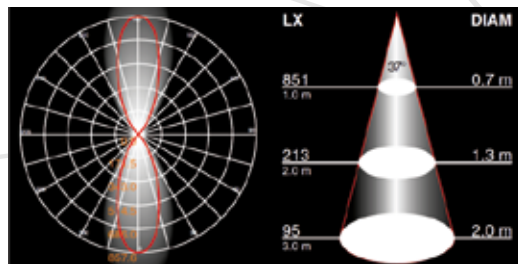

Product Code: SR-2851 COB/2x7W

Watt: 2x7W
Kelvin: 3000K
Lumens: 890lm
Beam Angle: 37°
CRI: >82
Input: AC 200-240V ~ 50Hz
Ambient Temperature: -25°C~50°C
Lamp Life: 30,000H

Product Code: SR-2841 COB/2x7W

Watt: 2x7W
Kelvin: 3000K
Lumens: 890lm
Beam Angle: 37°
CRI: >82
Input: AC 200-240V ~ 50Hz
Ambient Temperature: -25°C~50°C
Lamp Life: 30,000H

- CREE COB 1304
- Driver hep
- Die cast aluminium body

SR-2841 COB
SR-2851 COB