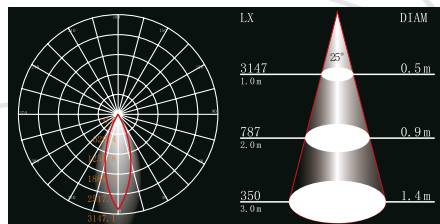

- Lumileds chip
- Lifud driver
- Die cast aluminium body, clear glass
- Honey comb on request

SR-7501
SR-7502
SR-7503
SR-7501G-7502G-7503G
GU10 MAX 35W