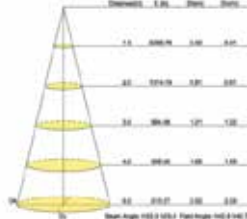

SURFACE WALL LIGHT

Product Code: SR-6155A-18//21W

Watt: 21W
Kelvin: 3000K/4000K/6400K
Beam Angle: UP & DOWN
5°/12,5°/20°/30°/45°
CRI: >80
Input: AC 100-240V~50/60Hz
Ambient Temperature: 25°C~50°C
Lamp Life: 50,000H

Product Code: SR-6155B-18/36W

Watt: 36W
Kelvin: 3000K/4000K/6400K
Beam Angle: UP & DOWN
5°/12,5°/20°/30°/45°
CRI: >80
Input: AC 100-240V~50/60Hz
Ambient Temperature: 25°C~50°C
Lamp Life: 50,000H

- CREE LED
- Driver built in

SR-6155