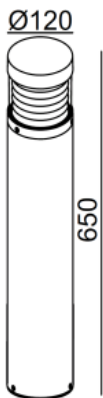

BOLLARDS

Product Code: SR-8414COB650/1x15W

Watt: 1x15W
Kelvin: 3000K
Lumens: 568lm
Beam Angle: 52°
CRI: >82
Input: AC 200-240V~50
Ambient Temperature: 25°C~50°C
Lamp Life: 30,000H

Product Code: SR-8414COB-265/1x15W

Watt: 1x15W
Kelvin: 3000K
Lumens: 568lm
Beam Angle: 52°
CRI: >82
Input: AC 200-240V ~ 50Hz
Ambient Temperature: 25°C~50°C
Lamp Life: 30,000H

Product Code: SR-8412COB/1x15W

Watt: 1x15W
Kelvin: 3000K
Lumens: 568lm
Beam Angle: 52°
CRI: >82
Input: AC 200-240V ~ 50Hz
Ambient Temperature: 25°C~50°C
Lamp Life: 30,000H

- CREE LED
- Die cast aluminium body and clear PC

SR-8414COB650
SR-8414COB265
SR-8412COB