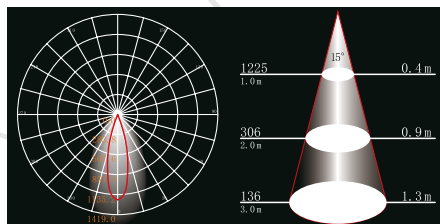

- Lumileds chip
- Lifud driver
- Die cast aluminium body, clear glass
- Honey comb on request

SR-7501
SR-7502
SR-7503
SR-7501G-7502G-7503G
GU10 MAX 35W