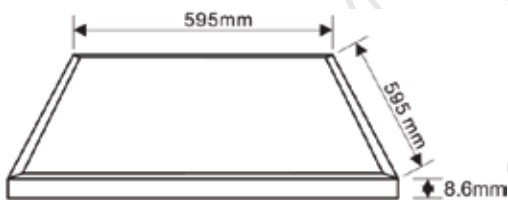

SR-1073-ES

PANEL LED

MOUNTING OPTIONS

1) Insert construction

2) Hanging construction

3) Surface mount construction

SR-1081-8ES/24W

Product Code: SR-PN008-6ES/48W