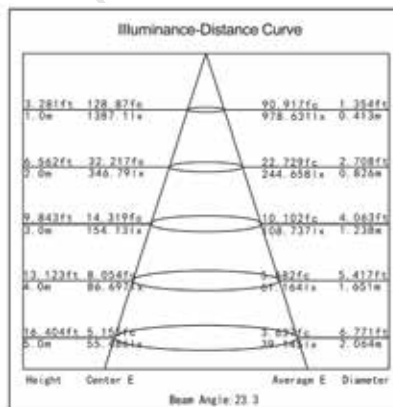

Product Code: SR-7495/7W
Watt: 7W
Kelvin: 3000K/4000K/6400K
Lumens: 542lm
Beam Angle: 24°
CRI: >80
Input: AC 200-240V~50/60Hz
Ambient Temperature: 25°C~50°C
Lamp Life: 30,000H

- Any brands of driver available on request
- Dimmable Driver On Request
- Other frame finishing color available on request based on RAL

SR-7495/7W