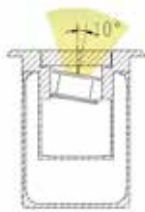

- ▶ LED CREE
- ▶ Driver
- ▶ Die cast aluminium body

SR-1260UB-50
SR-1260UB-30
SR-1260UB-30F

RECESSED LINEAR LIGHT

Cut Size: L292*W70*H100mm

Cut Size: L492*W70*H100mm

Cut Size: L992*W70*H100mm

Product Code: SR-2306A-18/21W (1M)