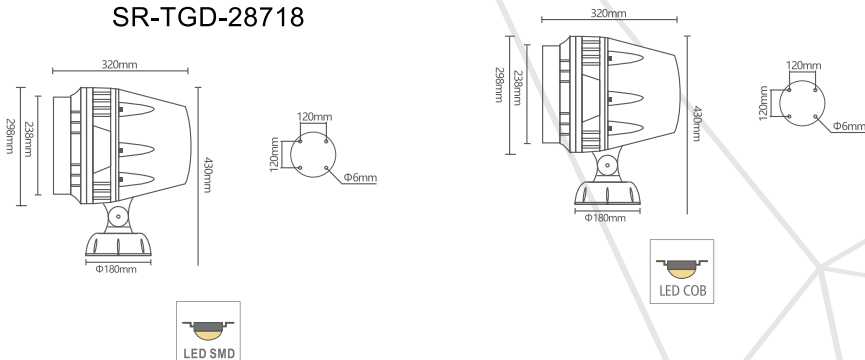

Product Code: SR-TGD-28118
Watt: 36x22W
Kelvin: 3000K/4000K/5500K/RGB/RGBW
Beam Angle: with lens 15°/25°/35°/45°/60°
Input: 220-240VAC~50/60Hz
LED: 1-3W/PCS

Product Code: SR-TGD-28118B
Watt: 3x22W
Kelvin: 3000K/4000K/5500K/RGB/RGBW
Beam Angle: with lens 15°/24°/38°/45°/60°
Input: 220-240VAC~50/60Hz

Product Code: SR-TGD-28718
Watt: 36x22W
Kelvin: 3000K/4000K/5500K/RGB/RGBW
Beam Angle: with lens 15°/25°/35°/45°/60°
Input: 220-240VAC~50/60Hz
LED: 1-3W/PCS

Product Code: SR-TGD-R715
Watt: 80-100W
Kelvin: 4000K/5500K/RGB/RGBW
Beam Angle: with lens 17°/24°/38°/60°
Input: 220-240VAC~50/60Hz

Installation:

SR-TGD-28118
SR-TGD-28118B
SR-TGD-28718
SR-TGD-R715