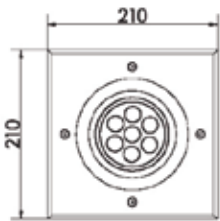

Product Code: SR-2110_C-6/14W

Watt: 14W
Kelvin: RGB/3000K/4000K/5000K
Beam Angle: 5°/12,5°/20°/30°/45°
CRI: >80
Input: AC 100-240V
Ambient Temperature: -25°C~50°C
Lamp Life: 50,000H

Product Code: SR-2110_C-7/16W

Watt: 16W
Kelvin: 3000K/4000K/5000K
Beam Angle: 5°/12,5°/20°/30°/45°
CRI: >80
Input: AC 100-240V
Ambient Temperature: -25°C~50°C
Lamp Life: 50,000H

IP67

Cutting Size: 185mm

- CREE LED
- Die cast aluminium body, ast 304 frarie aisi 316 frame on request)

SR-2110C-6/14W
SR-2110C-7/16W