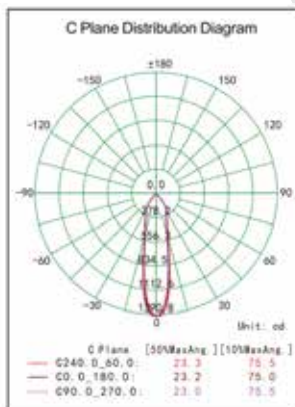

Product Code: SR-7495/7W
Watt: 7W
Kelvin: 3000K/4000K/6400K
Lumens: 542lm
Beam Angle: 24°
CRI: >80
Input: AC 200-240V~50/60Hz
Ambient Temperature: 25°C~50°C
Lamp Life: 30,000H

- Any brands of driver available on request
- Dimmable Driver On Request
- Other frame finishing color available on request based on RAL

SR-7495/7W