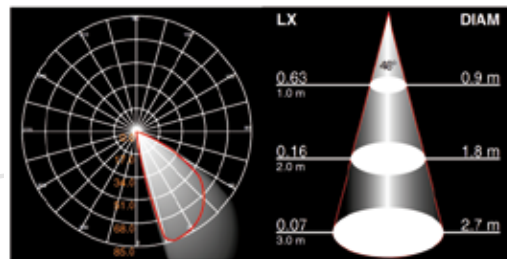

SR-1122A

Product Code: SR-1121A/3.6W

Watt: 3.6W
Kelvin: 3000K
Lumens: 75lm
Beam Angle: 33°
CRI: >80
Input: AC 200-240V ~ 50Hz
Ambient Temperature: -25°C~50°C
Lamp Life: 30,000H

Product Code: SR-1122A XXXXXXX

Watt: 3.6W
Kelvin: 3000K
Lumens: 99lm
Beam Angle: 48°
CRI: >80
Input: AC 200-240V ~ 50Hz
Ambient Temperature: -25°C~50°C
Lamp Life: 30,000H

- LED PHILIPS 3014
- Driver built in (er brand)
- Die cast aluminium body and recessed plastic box
- PC diffuser

**SR-1121A
SR-1122A**