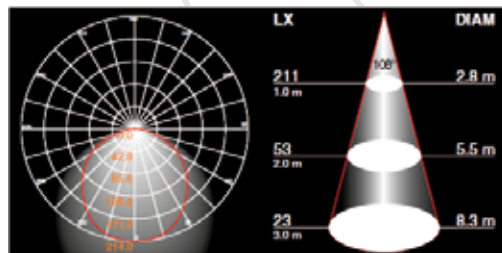

Product Code: SR-5683-LED/18W

Watt: 18W
Kelvin: 3000K
Lumens: 591lm
Beam Angle: 108°
CRI: >85
Input: AC 200-240V ~ 50Hz
Ambient Temperature: 25°C~50°C
Lamp Life: 30,000H

Product Code: SR-5693-LED/18W

Watt: 18W
Kelvin: 3000K
Lumens: 600lm
Beam Angle: 109°
CRI: >84
Input: AC 200-240V ~ 50Hz
Ambient Temperature: 25°C~50°C
Lamp Life: 30,000H

- LED PHILIPS 3014
- No Driver
- Die cast aluminium body
- PC diffuser

**SR-5683-LED
SR-5693-LED**