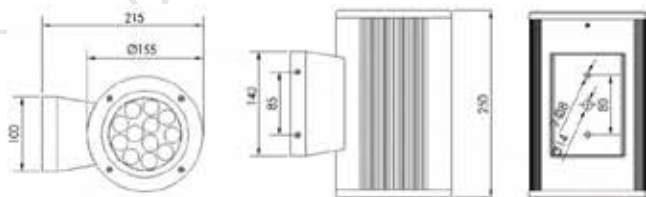

SURFACE WALL LIGHT

Product Code: SR-6155A-18//21W

Watt: 21W
Kelvin: 3000K/4000K/6400K
Beam Angle: UP & DOWN
5°/12,5°/20°/30°/45°
CRI: >80
Input: AC 100-240V~50/60Hz
Ambient Temperature: 25°C~50°C
Lamp Life: 50,000H

Product Code: SR-6155B-18/36W

Watt: 36W
Kelvin: 3000K/4000K/6400K
Beam Angle: UP & DOWN
5°/12,5°/20°/30°/45°
CRI: >80
Input: AC 100-240V~50/60Hz
Ambient Temperature: 25°C~50°C
Lamp Life: 50,000H

- CREE LED
- Driver built in

SR-6155