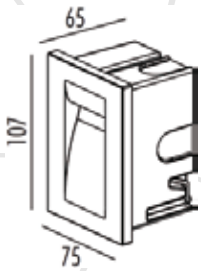

RECESSED WALL LIGHT

SR-1121A

Product Code: SR-1121A/3.6W

Watt: 3.6W
Kelvin: 3000K
Lumens: 75lm
Beam Angle: 33°
CRI: >80
Input: AC 200-240V ~ 50Hz
Ambient Temperature: -25°C~50°C
Lamp Life: 30,000H

Product Code: SR-1122A XXXXXXX

Watt: 3.6W
Kelvin: 3000K
Lumens: 99lm
Beam Angle: 48°
CRI: >80
Input: AC 200-240V ~ 50Hz
Ambient Temperature: -25°C~50°C
Lamp Life: 30,000H

- LED PHILIPS 3014
- Driver built in (er brand)
- Die cast aluminium body and recessed plastic box
- PC diffuser

**SR-1121A
SR-1122A**