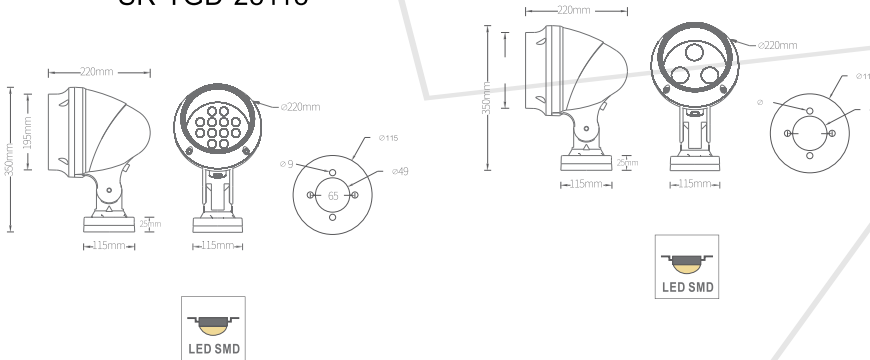

SR-TGD-28718