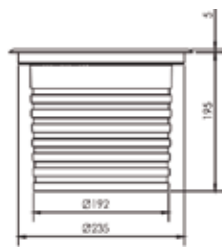

- ▶ CREE LED
- ▶ 6063 aluminium alloy body, stainless steel recessed housing
- ▶ Constant current driver

SR-2306

RECESSED UP LIGHT

SR-2130C

SR-2130S

SI 2130CA-24

Product Code: SR-2130_A-18/21W

Watt: 21W
 Kelvin: RGB/3000K/4000K/5000K
 Beam Angle: 5°/12,5°/20°/30°/45°
 CRI: >80
 Input: AC 100-240V
 Ambient Temperature: -25°~50°C
 Lamp Life: 50,000H