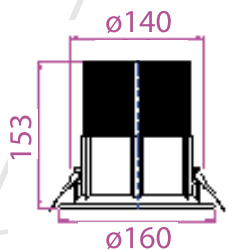

SR-74026/42W

Product Code: SR-74026/28W

Watt: 28W
Kelvin: 3000K/4000K/6400K
Lumens: 2500lm
Beam Angle: 20°/40°/60°
CRI: >80
Input: AC 200-240V~50/60Hz
Ambient Temperature: 25°C~50°C
Lamp Life: 30,000H

Product Code: SR-74026/42W

Watt: 42W
Kelvin: 3000K/4000K/6400K
Lumens: 3750lm
Beam Angle: 20°/40°/60°
CRI: >80
Input: AC 200-240V~50/60Hz
Ambient Temperature: 25°C~50°C
Lamp Life: 30,000H