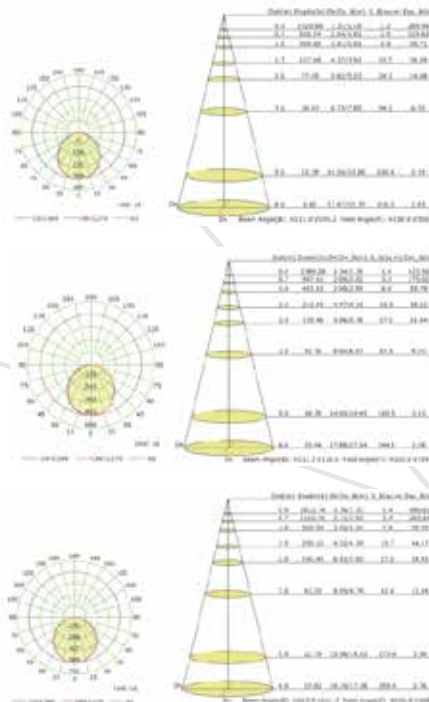

Φ170*38

SR-1081-6ES/12W

Φ225*38

SR-1081-8ES/18W

Φ300*38

SR-1081-8ES/24W