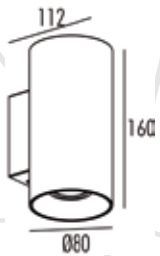

SURFACE WALL LIGHT

Product Code: SR-2851 COB/2x7W

Watt: 2x7W
Kelvin: 3000K
Lumens: 890lm
Beam Angle: 37°
CRI: >82
Input: AC 200-240V ~ 50Hz
Ambient Temperature: -25°C~50°C
Lamp Life: 30,000H

Product Code: SR-2841 COB/2x7W

Watt: 2x7W
Kelvin: 3000K
Lumens: 890lm
Beam Angle: 37°
CRI: >82
Input: AC 200-240V ~ 50Hz
Ambient Temperature: -25°C~50°C
Lamp Life: 30,000H

- CREE COB 1304
- Driver hep
- Die cast aluminium body

SR-2841 COB
SR-2851 COB