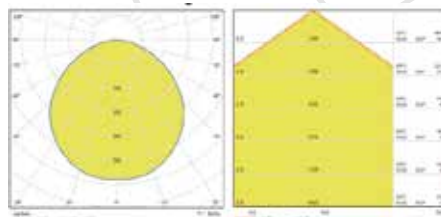

Product Code: SR-PN008-6ES/48W

Watt: 48W

Kelvin: 3000K/4000K/6400K

Lumens: 4200lm/4300lm/4400lm

Beam Angle: 120°

CRI: >80

Input: AC 100-240V~50/60Hz

Ambient Temperature: 25°C~50°C

Lamp Life: 30,000H

IP 20

- Dimmable and emergency on request
- RAL 9016 other RAL color on request
- IP44 and IP65 on request

SR-PN008