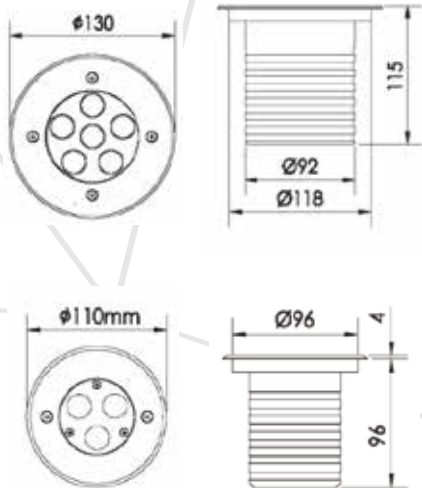

Product Code: SR-2103C-C6/6W

Watt: 6W
Kelvin: 3000K/4000K/5000K
Beam Angle: 25° Asy. 10°
CRI: >80
Input: AC 100-240V
Ambient Temperature: -25°C~50°C
Lamp Life: 50,000H
Control: PWM/CC

Product Code: SR-2106C-C8/8W

Watt: 8W
Kelvin: 3000K/4000K/5000K
Beam Angle: 25° Asy. 10°
CRI: >80
Input: AC 100-240V ~ 50/60Hz
Ambient Temperature: -25°C~50°C
Lamp Life: 50,000H
Control: DMX512/CC

Cutting Size: 118mm

- CREE LED
- Die cast aluminium body, ast 304 frarie aisi 316 frame on request)

SR-2103C-C6/6W
SR-2106C-C8/8W