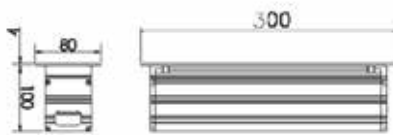

- ▶ LED CREE
- ▶ Driver
- ▶ Die cast aluminium body

SR-1260UB-50
SR-1260UB-30
SR-1260UB-30F

RECESSED LINEAR LIGHT

Cut Size: L292*W70*H100mm

Cut Size: L492*W70*H100mm

Cut Size: L992*W70*H100mm

Product Code: SR-2306A-18/21W (1M)