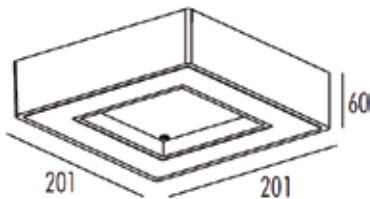

Product Code: SR-5683-LED/18W

Watt: 18W
Kelvin: 3000K
Lumens: 591lm
Beam Angle: 108°
CRI: >85
Input: AC 200-240V ~ 50Hz
Ambient Temperature: 25°C~50°C
Lamp Life: 30,000H

Product Code: SR-5693-LED/18W

Watt: 18W
Kelvin: 3000K
Lumens: 600lm
Beam Angle: 109°
CRI: >84
Input: AC 200-240V ~ 50Hz
Ambient Temperature: 25°C~50°C
Lamp Life: 30,000H

- LED PHILIPS 3014
- No Driver
- Die cast aluminium body
- PC diffuser

**SR-5683-LED
SR-5693-LED**