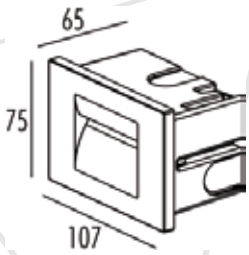

RECESSED WALL LIGHT

SR-1121A

Product Code: SR-1121A/3.6W

Watt: 3.6W
Kelvin: 3000K
Lumens: 75lm
Beam Angle: 33°
CRI: >80
Input: AC 200-240V ~ 50Hz
Ambient Temperature: -25°C~50°C
Lamp Life: 30,000H

Product Code: SR-1122A XXXXXXX

Watt: 3.6W
Kelvin: 3000K
Lumens: 99lm
Beam Angle: 48°
CRI: >80
Input: AC 200-240V ~ 50Hz
Ambient Temperature: -25°C~50°C
Lamp Life: 30,000H

- LED PHILIPS 3014
- Driver built in (er brand)
- Die cast aluminium body and recessed plastic box
- PC diffuser

**SR-1121A
SR-1122A**