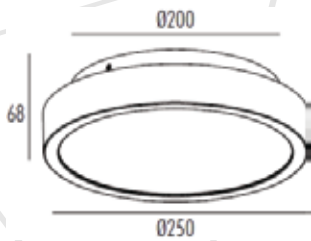

Product Code: SR-5764-LED/18W

Watt: 18W
Kelvin: 3000K
Lumens: 927lm
Beam Angle: 106°
CRI: >85
Input: AC 200-240V ~ 50Hz
Ambient Temperature: 25°C~50°C
Lamp Life: 30,000H

Product Code: SR-5774-LED/18W

Watt: 18W
Kelvin: 3000K
Lumens: 808lm
Beam Angle: 106°
CRI: >84
Input: AC 200-240V ~ 50Hz
Ambient Temperature: 25°C~50°C
Lamp Life: 30,000H

- LED PHILIPS 3014
- Driver self
- Die cast aluminium body RAL
- Opal PC diffuser

**SR-5764-LED
SR-5774-LED**