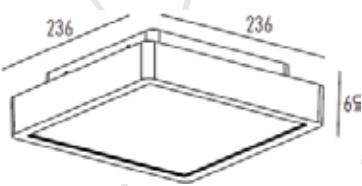

Product Code: SR-5764-LED/18W

Watt: 18W
Kelvin: 3000K
Lumens: 927lm
Beam Angle: 106°
CRI: >85
Input: AC 200-240V ~ 50Hz
Ambient Temperature: 25°C~50°C
Lamp Life: 30,000H

Product Code: SR-5774-LED/18W

Watt: 18W
Kelvin: 3000K
Lumens: 808lm
Beam Angle: 106°
CRI: >84
Input: AC 200-240V ~ 50Hz
Ambient Temperature: 25°C~50°C
Lamp Life: 30,000H

- LED PHILIPS 3014
- Driver self
- Die cast aluminium body RAL
- Opal PC diffuser

**SR-5764-LED
SR-5774-LED**