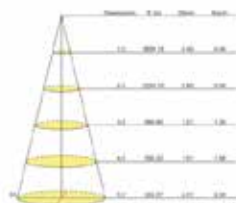

RECESSED UP LIGHT

Product Code: SR-2130_A-18/21W

Watt: 21W
Kelvin: RGB/3000K/4000K/5000K
Beam Angle: 5°/12,5°/20°/30°/45°
CRI: >80
Input: AC 100-240V
Ambient Temperature: -25°~50°C
Lamp Life: 50,000H

Product Code: SR-2130_B-18/30W

Watt: 30W
Kelvin: RGB/3000K/4000K/5000K
Beam Angle: 5°/12,5°/20°/30°/45°
CRI: >80
Input: AC 100-240V
Ambient Temperature: -25°~50°C
Lamp Life: 50,000H

Product Code: SR-2130_B-24/40W

Watt: 40W
Kelvin: RGB/3000K/4000K/5000K
Beam Angle: 5°/12,5°/20°/30°/45°
CRI: >80
Input: AC 100-240V
Ambient Temperature: -25°~50°C
Lamp Life: 50,000H

- CREE LED
- Die cast aluminium body, ast 304 frarie aisi 316 frame on request)

**SR-2130C
SR-2130S**