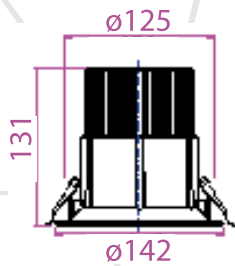

SPOT LIGHT

SR-74026/28W