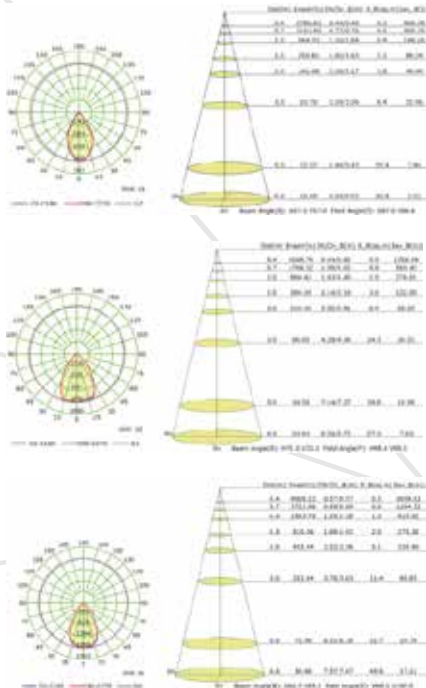

Product Code: SR-6331-2SL/8W

Watt: 8W
Kelvin: 3000K/4000K/6400K
Lumens: 560lm/600lm/650lm
Beam Angle: 60°
CRI: >80
Input: AC 100-240V~50/60Hz
Ambient Temperature: 25°C~50°C
Lamp Life: 30,000H

Product Code: SR-6331-6SL/15W

Watt: 15W
Kelvin: 3000K/4000K/6400K
Lumens: 1230lm/1300lm/1400lm
Beam Angle: 60°
CRI: >80
Input: AC 100-240V~50/60Hz
Ambient Temperature: 25°C~50°C
Lamp Life: 30,000H

Product Code: SR-6331-8SL/25W

Watt: 25W
Kelvin: 3000K/4000K/6400K
Lumens: 2200lm/2330lm/2500lm
Beam Angle: 60°
CRI: >80
Input: AC 100-240V~50/60Hz
Ambient Temperature: 25°C~50°C
Lamp Life: 30,000H

- Any brands of driver available on request
- Dimmable Driver On Request
- Other frame finishing color available on request based on RAL

SR-6331-SL