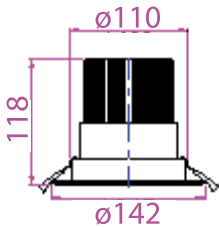

SR-7468 /18W

Product Code: SR-7468-2.5/7W

Watt: 7W
Kelvin: 3000K/4000K/6400K
Lumens: 630lm
Beam Angle: 28°
CRI: >80
Input: AC 200-240V~50/60Hz
Ambient Temperature: 25°C~50°C
Lamp Life: 30,000H

Product Code: SR-7468-3/12W

Watt: 12W
Kelvin: 3000K/4000K/6400K
Lumens: 1080lm
Beam Angle: 28°
CRI: >80
Input: AC 200-240V~50/60Hz
Ambient Temperature: 25°C~50°C
Lamp Life: 30,000H

Product Code: SR-7468-4/18W

Watt: 18W
Kelvin: 3000K/4000K/6400K
Lumens: 1620lm
Beam Angle: 28°
CRI: >80
Input: AC 200-240V~50/60Hz
Ambient Temperature: 25°C~50°C
Lamp Life: 30,000H