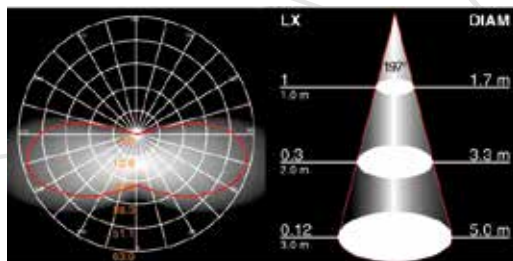

**SR-8453LED
 200/1x7W
 SR-8451
 220/1x7W**

BOLLARDS

SR-5733 LED-750

SR-5733 LED-220

Product Code: SR-5733LED-750 10x1W

Watt: 10x1W
 Kelvin: 3000K
 Lumens: 253lm
 Beam Angle: 197°
 CRI: >81
 Input: AC 200-240V ~ 50Hz
 Ambient Temperature: 25°C~50°C
 Lamp Life: 30,000H